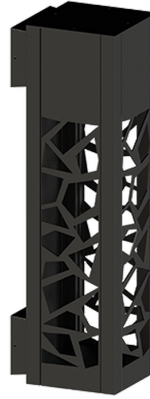

VANCOUVER 28 (VA-30021)

Product description

240x240 mm - 1000 mm - Decorative pattern type 1

Luminaire Structure

- Die-cast aluminium housing
- Extruded aluminium column
- Pre-treated before powder coating ensuring high corrosion resistance
- Single cable entry

- Stainless steel fasteners in grade 304 with zinc flake coating (ZFC)
- Durable silicone rubber gasket
- Clear toughened glass
- High-efficiency optical reflector

- Integral control gear

Optic

G

Product colour

Special finishes upon request

VANCOUVER 28 (VA-30021)

Technical information

Material	Aluminium
Light source	1 COB
Power	39 W
Lumen	1255 - 1336 lm
Efficacy	32 - 34 lm/W
Driver option	Integral control gear
Driver	Constant current (CC)
Input voltage	220-240 V 50/60 Hz
Optic	G