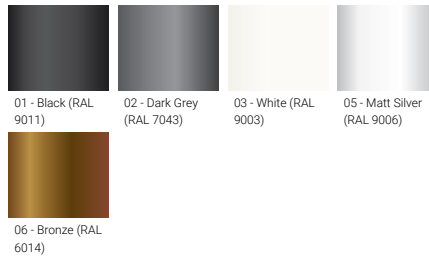

- Stainless steel fasteners in grade 304 with zinc flake coating (ZFC)
- Durable silicone rubber gasket
- Clear toughened glass
- High-efficiency optical reflector

- Integral control gear

Optic

G

Product colour

Optic value	65°
CCT / CRI	3000K CRI80, 4000K CRI80
Bug	B1-U0-G0
ULR	0%
ULOR	0%
CIE flux code n°3	98
Dimming type	On/Off, 1-10V, DALI
Product colours	Black, Dark Grey, White, Matt Silver, Bronze, Concrete - Urban, Softscape - Urban, Stone - Urban, Corten - Urban, Oak - Woodland, Walnut - Woodland, Pine - Woodland
Weight	15.8 kg