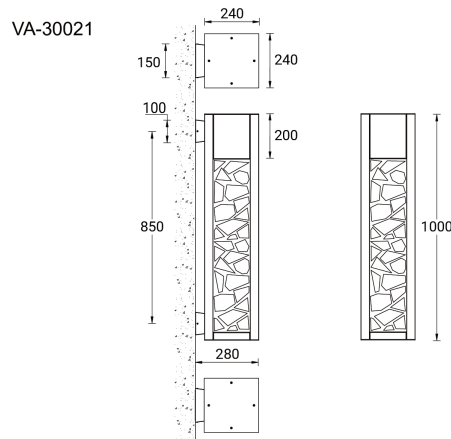

VANCOUVER 28 (VA-30021)

Technical information

Material	Aluminium
Light source	1 COB
Power	39 W
Lumen	1255 - 1336 lm
Efficacy	32 - 34 lm/W
Driver option	Integral control gear
Driver	Constant current (CC)
Input voltage	220-240 V 50/60 Hz
Optic	G

Optic value	65°
CCT / CRI	3000K CRI80, 4000K CRI80
Bug	B1-U0-G0
ULR	0%
ULOR	0%
CIE flux code n°3	98
Dimming type	On/Off, 1-10V, DALI
Product colours	Black, Dark Grey, White, Matt Silver, Bronze, Concrete - Urban, Softscape - Urban, Stone - Urban, Corten - Urban, Oak - Woodland, Walnut - Woodland, Pine - Woodland
Weight	15.8 kg

Operating temperature	-20 °C to 40 °C
Through wiring	Single cable entry
Lens / Reflector / Optic	Clear toughened glass, High-efficiency optical reflector
MacAdam Ellipse	3 SDCM
Lifetime L90B10 (hours)	> 50,700
Lifetime L80B10 (hours)	> 63,500
Lifetime L80B50 (hours)	> 63,500
Variants (1-10V, DALI)	Compatible with EN/ IEC 60598-2-22: Suitable for emergency installations as central supply, non-maintained (Z0)