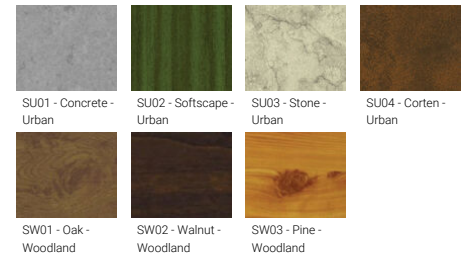

**VANCOUVER 28** (VA-30031)

**Product description**

240x240 mm - 1000 mm - Decorative pattern type 1 - RGBW

**Luminaire Structure**

- Die-cast aluminium housing
- Extruded aluminium column
- Pre-treated before powder coating ensuring high corrosion resistance
- Single cable entry
- Stainless steel fasteners in grade 304 with zinc flake coating (ZFC)
- Durable silicone rubber gasket
- Clear toughened glass
- High-efficiency PMMA lens
- Integral control gear

**Optic**

**Product colour**

**Special finishes upon request**

**VANCOUVER 28 (VA-30031)**

**Technical information**

<b>Material</b>	Aluminium	<b>Input voltage</b>	220-240 V 50/60 Hz	<b>CIE flux code n°3</b>	99
<b>Light source</b>	7 LED	<b>Optic</b>	G	<b>Dimming type</b>	DMX, DMX/RDM
<b>Power</b>	33 W	<b>Optic value</b>	65°	<b>Product colours</b>	Black, Dark Grey, White, Matt Silver, Bronze, Concrete - Urban, Softscape - Urban, Stone - Urban, Corten - Urban, Oak - Woodland, Walnut - Woodland, Pine - Woodland
<b>Lumen</b>	1158 lm	<b>CCT / CRI</b>	RGBW30, RGBW40		
<b>Efficacy</b>	35 lm/W	<b>Bug</b>	B0-U0-G0		
<b>Driver option</b>	Integral control gear	<b>ULR</b>	0%		
<b>Driver</b>	Constant current (CC)	<b>ULOR</b>	0%	<b>Weight</b>	15.8 kg
				<b>Operating temperature</b>	-20 °C to 40 °C
				<b>Through wiring</b>	Single cable entry
				<b>Lens / Reflector / Optic</b>	Clear toughened glass, High-efficiency PMMA lens