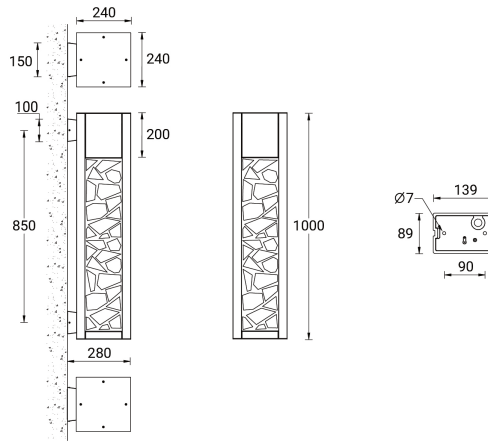

VANCOUVER 28 (VA-30031)

Technical information

Material	Aluminium	Input voltage	220-240 V 50/60 Hz	CIE flux code n°3	99
Light source	7 LED	Optic	G	Dimming type	DMX, DMX/RDM
Power	33 W	Optic value	65°	Product colours	Black, Dark Grey, White, Matt Silver, Bronze, Concrete - Urban, Softscape - Urban, Stone - Urban, Corten - Urban, Oak - Woodland, Walnut - Woodland, Pine - Woodland
Lumen	1158 lm	CCT / CRI	RGBW30, RGBW40		
Efficacy	35 lm/W	Bug	B0-U0-G0		
Driver option	Integral control gear	ULR	0%		
Driver	Constant current (CC)	ULOR	0%	Weight	15.8 kg
				Operating temperature	-20 °C to 40 °C
				Through wiring	Single cable entry
				Lens / Reflector / Optic	Clear toughened glass, High-efficiency PMMA lens

VA-30031