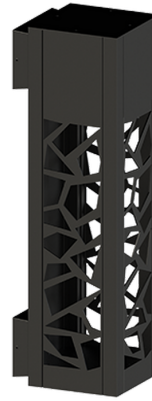

**VANCOUVER 28** (VA-30031)

**Product description**

240x240 mm - 1000 mm - Decorative pattern type 1 - RGBW

**Luminaire Structure**

- Die-cast aluminium housing
- Extruded aluminium column
- Pre-treated before powder coating ensuring high corrosion resistance
- Single cable entry
- Stainless steel fasteners in grade 304 with zinc flake coating (ZFC)
- Durable silicone rubber gasket
- Clear toughened glass
- High-efficiency PMMA lens
- Integral control gear

**Optic**

**Product colour**

**Special finishes upon request**

**VANCOUVER 28 (VA-30031)**

**Technical information**

<b>Material</b>	Aluminium	<b>Input voltage</b>	220-240 V 50/60 Hz	<b>CIE flux code n°3</b>	99
<b>Light source</b>	7 LED	<b>Optic</b>	G	<b>Dimming type</b>	DMX, DMX/RDM
<b>Power</b>	33 W	<b>Optic value</b>	65°	<b>Product colours</b>	Black, Dark Grey, White, Matt Silver, Bronze, Concrete - Urban, Softscape - Urban, Stone - Urban, Corten - Urban, Oak - Woodland, Walnut - Woodland, Pine - Woodland
<b>Lumen</b>	1158 lm	<b>CCT / CRI</b>	RGBW30, RGBW40		
<b>Efficacy</b>	35 lm/W	<b>Bug</b>	B0-U0-G0		
<b>Driver option</b>	Integral control gear	<b>ULR</b>	0%		
<b>Driver</b>	Constant current (CC)	<b>ULOR</b>	0%	<b>Weight</b>	15.8 kg
				<b>Operating temperature</b>	-20 °C to 40 °C
				<b>Through wiring</b>	Single cable entry
				<b>Lens / Reflector / Optic</b>	Clear toughened glass, High-efficiency PMMA lens