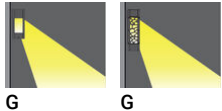

**VANCOUVER 28** (VA-30031)

**Product description**

240x240 mm - 1000 mm - Decorative pattern type 1 - RGBW

**Luminaire Structure**

- Die-cast aluminium housing
- Extruded aluminium column
- Pre-treated before powder coating ensuring high corrosion resistance
- Single cable entry
- Stainless steel fasteners in grade 304 with zinc flake coating (ZFC)
- Durable silicone rubber gasket
- Clear toughened glass
- High-efficiency PMMA lens
- Integral control gear

**Optic**

**Product colour**

**Special finishes upon request**

**VANCOUVER 28 (VA-30031)**

**Technical information**

<b>Material</b>	Aluminium	<b>Input voltage</b>	220-240 V 50/60 Hz	<b>CIE flux code n°3</b>	99
<b>Light source</b>	7 LED	<b>Optic</b>	G	<b>Dimming type</b>	DMX, DMX/RDM
<b>Power</b>	33 W	<b>Optic value</b>	65°	<b>Product colours</b>	Black, Dark Grey, White, Matt Silver, Bronze, Concrete - Urban, Softscape - Urban, Stone - Urban, Corten - Urban, Oak - Woodland, Walnut - Woodland, Pine - Woodland
<b>Lumen</b>	1158 lm	<b>CCT / CRI</b>	RGBW30, RGBW40		
<b>Efficacy</b>	35 lm/W	<b>Bug</b>	B0-U0-G0		
<b>Driver option</b>	Integral control gear	<b>ULR</b>	0%		
<b>Driver</b>	Constant current (CC)	<b>ULOR</b>	0%	<b>Weight</b>	15.8 kg
				<b>Operating temperature</b>	-20 °C to 40 °C
				<b>Through wiring</b>	Single cable entry
				<b>Lens / Reflector / Optic</b>	Clear toughened glass, High-efficiency PMMA lens