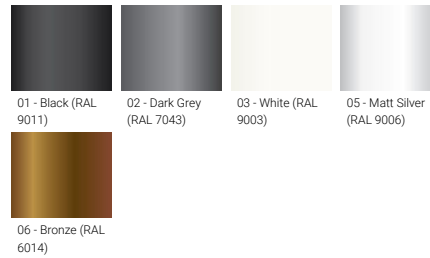

**VANCOUVER 28** (VA-30031)

**Product description**

240x240 mm - 1000 mm - Decorative pattern type 1 - RGBW

**Luminaire Structure**

- Die-cast aluminium housing
- Extruded aluminium column
- Pre-treated before powder coating ensuring high corrosion resistance
- Single cable entry
- Stainless steel fasteners in grade 304 with zinc flake coating (ZFC)
- Durable silicone rubber gasket
- Clear toughened glass
- High-efficiency PMMA lens
- Integral control gear

**Optic**

**Product colour**

**Special finishes upon request**

**VANCOUVER 28 (VA-30031)**

**Technical information**

<b>Material</b>	Aluminium	<b>Input voltage</b>	220-240 V 50/60 Hz	<b>CIE flux code n°3</b>	99
<b>Light source</b>	7 LED	<b>Optic</b>	G	<b>Dimming type</b>	DMX, DMX/RDM
<b>Power</b>	33 W	<b>Optic value</b>	65°	<b>Product colours</b>	Black, Dark Grey, White, Matt Silver, Bronze, Concrete - Urban, Softscape - Urban, Stone - Urban, Corten - Urban, Oak - Woodland, Walnut - Woodland, Pine - Woodland
<b>Lumen</b>	1158 lm	<b>CCT / CRI</b>	RGBW30, RGBW40		
<b>Efficacy</b>	35 lm/W	<b>Bug</b>	B0-U0-G0		
<b>Driver option</b>	Integral control gear	<b>ULR</b>	0%		
<b>Driver</b>	Constant current (CC)	<b>ULOR</b>	0%	<b>Weight</b>	15.8 kg
				<b>Operating temperature</b>	-20 °C to 40 °C
				<b>Through wiring</b>	Single cable entry
				<b>Lens / Reflector / Optic</b>	Clear toughened glass, High-efficiency PMMA lens