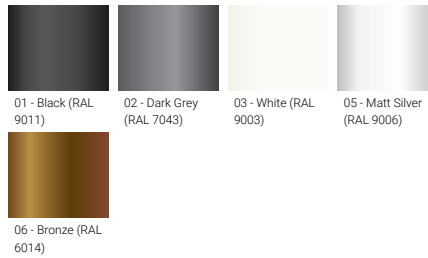

VANCOUVER 67 (VA-30041)

Product description

160x160 mm - 600 mm - Decorative pattern type 1

Luminaire Structure

- Die-cast aluminium housing
- Extruded aluminium column
- Pre-treated before powder coating ensuring high corrosion resistance
- Single cable entry
- Stainless steel fasteners in grade 304 with zinc flake coating (ZFC)
- Durable silicone rubber gasket
- Clear toughened glass
- High-efficiency optical reflector
- Integral control gear

Optic

G

Product colour

Special finishes upon request

VANCOUVER 67 (VA-30041)

Technical information

Material	Aluminium
Light source	1 COB
Power	20 W
Lumen	1233 - 1326 lm
Efficacy	59 - 63 lm/W
Driver option	Integral control gear
Driver	Constant current (CC)

Input voltage	220-240 V 50/60 Hz
Optic	G
Optic value	143°
CCT / CRI	3000K CRI80, 4000K CRI80
Dimming type	On/Off, 1-10V, DALI
Product colours	Black, Dark Grey, White, Matt Silver, Bronze, Concrete - Urban, Softscape - Urban, Stone - Urban, Corten - Urban, Oak - Woodland, Walnut - Woodland, Pine - Woodland
Weight	9 kg