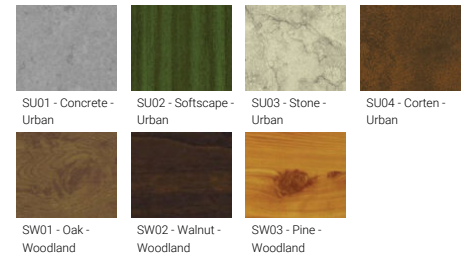

VANCOUVER 67 (VA-30041)

Product description

160x160 mm - 600 mm - Decorative pattern type 1

Luminaire Structure

- Die-cast aluminium housing
- Extruded aluminium column
- Pre-treated before powder coating ensuring high corrosion resistance
- Single cable entry
- Stainless steel fasteners in grade 304 with zinc flake coating (ZFC)
- Durable silicone rubber gasket
- Clear toughened glass
- High-efficiency optical reflector
- Integral control gear

Optic

G

Product colour

Special finishes upon request

VANCOUVER 67 (VA-30041)

Technical information

Material	Aluminium
Light source	1 COB
Power	20 W
Lumen	1233 - 1326 lm
Efficacy	59 - 63 lm/W
Driver option	Integral control gear
Driver	Constant current (CC)

Input voltage	220-240 V 50/60 Hz
Optic	G
Optic value	143°
CCT / CRI	3000K CRI80, 4000K CRI80
Dimming type	On/Off, 1-10V, DALI
Product colours	Black, Dark Grey, White, Matt Silver, Bronze, Concrete - Urban, Softscape - Urban, Stone - Urban, Corten - Urban, Oak - Woodland, Walnut - Woodland, Pine - Woodland
Weight	9 kg