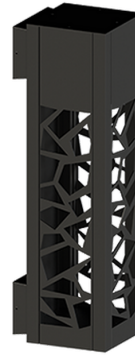

VANCOUVER 67 (VA-30041)

Product description

160x160 mm - 600 mm - Decorative pattern type 1

Luminaire Structure

- Die-cast aluminium housing
- Extruded aluminium column
- Pre-treated before powder coating ensuring high corrosion resistance
- Single cable entry
- Stainless steel fasteners in grade 304 with zinc flake coating (ZFC)
- Durable silicone rubber gasket
- Clear toughened glass
- High-efficiency optical reflector
- Integral control gear

Optic

G

Product colour

Special finishes upon request

VANCOUVER 67 (VA-30041)

Technical information

Material	Aluminium
Light source	1 COB
Power	20 W
Lumen	1233 - 1326 lm
Efficacy	59 - 63 lm/W
Driver option	Integral control gear
Driver	Constant current (CC)

Operating temperature	-20 °C to 40 °C
Through wiring	Single cable entry
Lens / Reflector / Optic	Clear toughened glass, High-efficiency optical reflector
MacAdam Ellipse	3 SDCM
Lifetime L90B10 (hours)	> 61,000
Variants (On/Off, 1-10V, DALI)	Compatible with EN/ IEC 60598-2-22: Suitable for emergency installations as central supply, non-maintained (Z0)