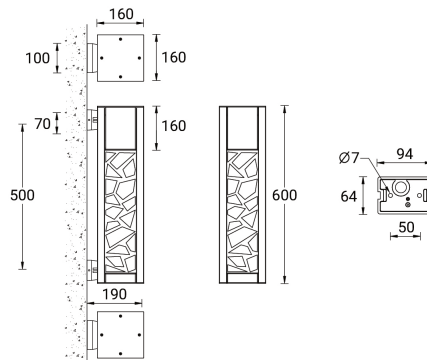

VANCOUVER 67 (VA-30041)

Technical information

Material	Aluminium
Light source	1 COB
Power	20 W
Lumen	1233 - 1326 lm
Efficacy	59 - 63 lm/W
Driver option	Integral control gear
Driver	Constant current (CC)

Input voltage	220-240 V 50/60 Hz
Optic	G
Optic value	143°
CCT / CRI	3000K CRI80, 4000K CRI80
Dimming type	On/Off, 1-10V, DALI
Product colours	Black, Dark Grey, White, Matt Silver, Bronze, Concrete - Urban, Softscape - Urban, Stone - Urban, Corten - Urban, Oak - Woodland, Walnut - Woodland, Pine - Woodland
Weight	9 kg

Operating temperature	-20 °C to 40 °C
Through wiring	Single cable entry
Lens / Reflector / Optic	Clear toughened glass, High-efficiency optical reflector
MacAdam Ellipse	3 SDCM
Lifetime L90B10 (hours)	> 61,000
Variants (On/Off, 1-10V, DALI)	Compatible with EN/ IEC 60598-2-22: Suitable for emergency installations as central supply, non-maintained (Z0)

VA-30041