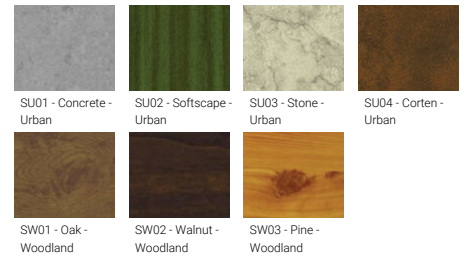

**VANCOUVER 68** (VA-30042)

**Product description**

160x160 mm - 600 mm - Decorative pattern type 2

**Luminaire Structure**

- Die-cast aluminium housing
- Extruded aluminium column
- Pre-treated before powder coating ensuring high corrosion resistance
- Single cable entry
- Stainless steel fasteners in grade 304 with zinc flake coating (ZFC)
- Durable silicone rubber gasket
- Clear toughened glass
- High-efficiency optical reflector
- Integral control gear

**Optic**

G

**Product colour**

**Special finishes upon request**

**VANCOUVER 68** (VA-30042)

**Technical information**

<b>Material</b>	Aluminium
<b>Light source</b>	1 COB
<b>Power</b>	20 W
<b>Lumen</b>	1233 - 1326 lm
<b>Efficacy</b>	59 - 63 lm/W
<b>Driver option</b>	Integral control gear
<b>Driver</b>	Constant current (CC)

<b>Input voltage</b>	220-240 V 50/60 Hz
<b>Optic</b>	G
<b>Optic value</b>	143°
<b>CCT / CRI</b>	3000K CRI80, 4000K CRI80
<b>Dimming type</b>	On/Off, 1-10V, DALI
<b>Product colours</b>	Black, Dark Grey, White, Matt Silver, Bronze, Concrete - Urban, Softscape - Urban, Stone - Urban, Corten - Urban, Oak - Woodland, Walnut - Woodland, Pine - Woodland
<b>Weight</b>	9 kg