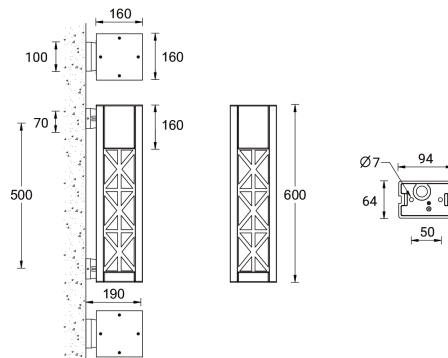

VANCOUVER 68 (VA-30042)

Technical information

Material	Aluminium
Light source	1 COB
Power	20 W
Lumen	1233 - 1326 lm
Efficacy	59 - 63 lm/W
Driver option	Integral control gear
Driver	Constant current (CC)

Input voltage	220-240 V 50/60 Hz
Optic	G
Optic value	143°
CCT / CRI	3000K CRI80, 4000K CRI80
Dimming type	On/Off, 1-10V, DALI
Product colours	Black, Dark Grey, White, Matt Silver, Bronze, Concrete - Urban, Softscape - Urban, Stone - Urban, Corten - Urban, Oak - Woodland, Walnut - Woodland, Pine - Woodland
Weight	9 kg

Operating temperature	-20 °C to 40 °C
Through wiring	Single cable entry
Lens / Reflector / Optic	Clear toughened glass, High-efficiency optical reflector
MacAdam Ellipse	3 SDCM
Lifetime L90B10 (hours)	> 61,000
Variants (On/Off, 1-10V, DALI)	Compatible with EN/ IEC 60598-2-22: Suitable for emergency installations as central supply, non-maintained (Z0)

VA-30042