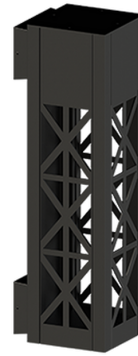

**VANCOUVER 68** (VA-30042)

**Product description**

160x160 mm - 600 mm - Decorative pattern type 2

**Luminaire Structure**

- Die-cast aluminium housing
- Extruded aluminium column
- Pre-treated before powder coating ensuring high corrosion resistance
- Single cable entry
- Stainless steel fasteners in grade 304 with zinc flake coating (ZFC)
- Durable silicone rubber gasket
- Clear toughened glass
- High-efficiency optical reflector
- Integral control gear

**Optic**

G

**Product colour**

**Special finishes upon request**

**VANCOUVER 68** (VA-30042)

**Technical information**

<b>Material</b>	Aluminium
<b>Light source</b>	1 COB
<b>Power</b>	20 W
<b>Lumen</b>	1233 - 1326 lm
<b>Efficacy</b>	59 - 63 lm/W
<b>Driver option</b>	Integral control gear
<b>Driver</b>	Constant current (CC)