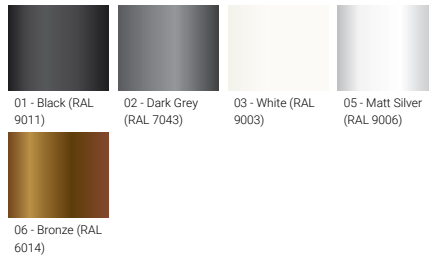

VANCOUVER 68 (VA-30042)**Product description**

160x160 mm - 600 mm - Decorative pattern type 2

**Luminaire Structure**

- Die-cast aluminium housing
- Extruded aluminium column
- Pre-treated before powder coating ensuring high corrosion resistance
- Single cable entry
- Stainless steel fasteners in grade 304 with zinc flake coating (ZFC)
- Durable silicone rubber gasket
- Clear toughened glass
- High-efficiency optical reflector
- Integral control gear

Optic**G****Product colour****Special finishes upon request**

VANCOUVER 68 (VA-30042)

Technical information

Material	Aluminium
Light source	1 COB
Power	20 W
Lumen	1233 - 1326 lm
Efficacy	59 - 63 lm/W
Driver option	Integral control gear
Driver	Constant current (CC)

Input voltage	220-240 V 50/60 Hz
Optic	G
Optic value	143°
CCT / CRI	3000K CRI80, 4000K CRI80
Dimming type	On/Off, 1-10V, DALI
Product colours	Black, Dark Grey, White, Matt Silver, Bronze, Concrete - Urban, Softscape - Urban, Stone - Urban, Corten - Urban, Oak - Woodland, Walnut - Woodland, Pine - Woodland
Weight	9 kg