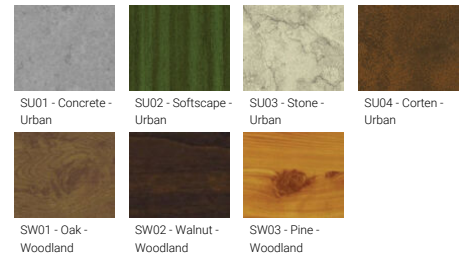

VANCOUVER 68 (VA-30042)**Product description**

160x160 mm - 600 mm - Decorative pattern type 2

**Luminaire Structure**

- Die-cast aluminium housing
- Extruded aluminium column
- Pre-treated before powder coating ensuring high corrosion resistance
- Single cable entry
- Stainless steel fasteners in grade 304 with zinc flake coating (ZFC)
- Durable silicone rubber gasket
- Clear toughened glass
- High-efficiency optical reflector
- Integral control gear

Optic**G****Product colour****Special finishes upon request**

VANCOUVER 68 (VA-30042)

Technical information

Material	Aluminium
Light source	1 COB
Power	20 W
Lumen	1233 - 1326 lm
Efficacy	59 - 63 lm/W
Driver option	Integral control gear
Driver	Constant current (CC)

Input voltage	220-240 V 50/60 Hz
Optic	G
Optic value	143°
CCT / CRI	3000K CRI80, 4000K CRI80
Dimming type	On/Off, 1-10V, DALI
Product colours	Black, Dark Grey, White, Matt Silver, Bronze, Concrete - Urban, Softscape - Urban, Stone - Urban, Corten - Urban, Oak - Woodland, Walnut - Woodland, Pine - Woodland
Weight	9 kg