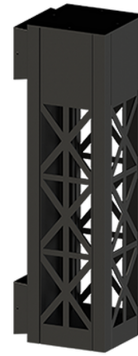

VANCOUVER 68 (VA-30042)**Product description**

160x160 mm - 600 mm - Decorative pattern type 2

**Luminaire Structure**

- Die-cast aluminium housing
- Extruded aluminium column
- Pre-treated before powder coating ensuring high corrosion resistance
- Single cable entry
- Stainless steel fasteners in grade 304 with zinc flake coating (ZFC)
- Durable silicone rubber gasket
- Clear toughened glass
- High-efficiency optical reflector
- Integral control gear

Optic**G****Product colour****Special finishes upon request**

VANCOUVER 68 (VA-30042)

Technical information

Material	Aluminium
Light source	1 COB
Power	20 W
Lumen	1233 - 1326 lm
Efficacy	59 - 63 lm/W
Driver option	Integral control gear
Driver	Constant current (CC)