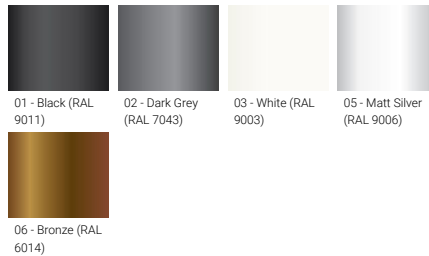

**VANCOUVER 68** (VA-30042)

**Product description**

160x160 mm - 600 mm - Decorative pattern type 2

**Luminaire Structure**

- Die-cast aluminium housing
- Extruded aluminium column
- Pre-treated before powder coating ensuring high corrosion resistance
- Single cable entry
- Stainless steel fasteners in grade 304 with zinc flake coating (ZFC)
- Durable silicone rubber gasket
- Clear toughened glass
- High-efficiency optical reflector
- Integral control gear

**Optic**

G

**Product colour**

**Special finishes upon request**

**VANCOUVER 68** (VA-30042)

**Technical information**

<b>Material</b>	Aluminium
<b>Light source</b>	1 COB
<b>Power</b>	20 W
<b>Lumen</b>	1233 - 1326 lm
<b>Efficacy</b>	59 - 63 lm/W
<b>Driver option</b>	Integral control gear
<b>Driver</b>	Constant current (CC)

<b>Input voltage</b>	220-240 V 50/60 Hz
<b>Optic</b>	G
<b>Optic value</b>	143°
<b>CCT / CRI</b>	3000K CRI80, 4000K CRI80
<b>Dimming type</b>	On/Off, 1-10V, DALI
<b>Product colours</b>	Black, Dark Grey, White, Matt Silver, Bronze, Concrete - Urban, Softscape - Urban, Stone - Urban, Corten - Urban, Oak - Woodland, Walnut - Woodland, Pine - Woodland
<b>Weight</b>	9 kg