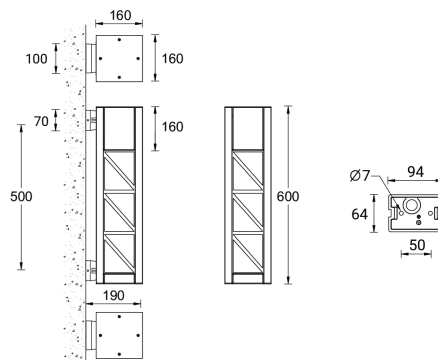

VANCOUVER 69 (VA-30043)

Technical information

Material	Aluminium	Input voltage	220-240 V 50/60 Hz	Operating temperature	-20 °C to 40 °C
Light source	1 COB	Optic	G	Through wiring	Single cable entry
Power	20 W	Optic value	143°	Lens / Reflector / Optic	Clear toughened glass, High-efficiency optical reflector
Lumen	1233 - 1326 lm	CCT / CRI	3000K CRI80, 4000K CRI80	MacAdam Ellipse	3 SDCM
Efficacy	59 - 63 lm/W	Dimming type	On/Off, 1-10V, DALI	Lifetime L90B10 (hours)	> 61,000
Driver option	Integral control gear	Product colours	Black, Dark Grey, White, Matt Silver, Bronze, Concrete - Urban, Softscape - Urban, Stone - Urban, Corten - Urban, Oak - Woodland, Walnut - Woodland, Pine - Woodland	Variants (On/Off, 1-10V, DALI)	Compatible with EN/ IEC 60598-2-22: Suitable for emergency installations as central supply, non-maintained (Z0)
Driver	Constant current (CC)				
		Weight	8.8 kg		

VA-30043