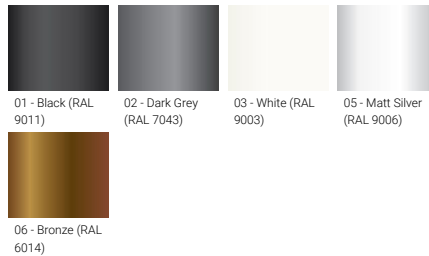

**VANCOUVER 69** (VA-30043)

**Product description**

160x160 mm - 600 mm - Decorative pattern type 3

**Luminaire Structure**

- Die-cast aluminium housing
- Extruded aluminium column
- Pre-treated before powder coating ensuring high corrosion resistance
- Single cable entry
- Stainless steel fasteners in grade 304 with zinc flake coating (ZFC)
- Durable silicone rubber gasket
- Clear toughened glass
- High-efficiency optical reflector
- Integral control gear

**Optic**

G

**Product colour**

**Special finishes upon request**

**VANCOUVER 69** (VA-30043)

**Technical information**

<b>Material</b>	Aluminium	<b>Input voltage</b>	220-240 V 50/60 Hz	<b>Operating temperature</b>	-20 °C to 40 °C
<b>Light source</b>	1 COB	<b>Optic</b>	G	<b>Through wiring</b>	Single cable entry
<b>Power</b>	20 W	<b>Optic value</b>	143°	<b>Lens / Reflector / Optic</b>	Clear toughened glass, High-efficiency optical reflector
<b>Lumen</b>	1233 - 1326 lm	<b>CCT / CRI</b>	3000K CRI80, 4000K CRI80	<b>MacAdam Ellipse</b>	3 SDCM
<b>Efficacy</b>	59 - 63 lm/W	<b>Dimming type</b>	On/Off, 1-10V, DALI	<b>Lifetime L90B10 (hours)</b>	> 61,000
<b>Driver option</b>	Integral control gear	<b>Product colours</b>	Black, Dark Grey, White, Matt Silver, Bronze, Concrete - Urban, Softscape - Urban, Stone - Urban, Corten - Urban, Oak - Woodland, Walnut - Woodland, Pine - Woodland	<b>Variants (On/Off, 1-10V, DALI)</b>	Compatible with EN/ IEC 60598-2-22: Suitable for emergency installations as central supply, non-maintained (Z0)
<b>Driver</b>	Constant current (CC)				
		<b>Weight</b>	8.8 kg		