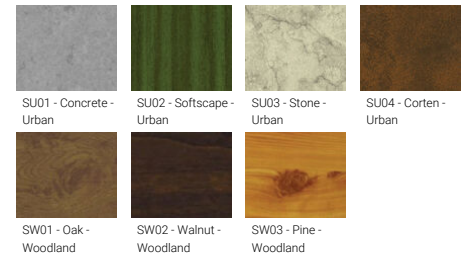

**VANCOUVER 69** (VA-30043)

**Product description**

160x160 mm - 600 mm - Decorative pattern type 3

**Luminaire Structure**

- Die-cast aluminium housing
- Extruded aluminium column
- Pre-treated before powder coating ensuring high corrosion resistance
- Single cable entry
- Stainless steel fasteners in grade 304 with zinc flake coating (ZFC)
- Durable silicone rubber gasket
- Clear toughened glass
- High-efficiency optical reflector
- Integral control gear

**Optic**

G

**Product colour**

**Special finishes upon request**

**VANCOUVER 69** (VA-30043)

**Technical information**

<b>Material</b>	Aluminium	<b>Input voltage</b>	220-240 V 50/60 Hz	<b>Operating temperature</b>	-20 °C to 40 °C
<b>Light source</b>	1 COB	<b>Optic</b>	G	<b>Through wiring</b>	Single cable entry
<b>Power</b>	20 W	<b>Optic value</b>	143°	<b>Lens / Reflector / Optic</b>	Clear toughened glass, High-efficiency optical reflector
<b>Lumen</b>	1233 - 1326 lm	<b>CCT / CRI</b>	3000K CRI80, 4000K CRI80	<b>MacAdam Ellipse</b>	3 SDCM
<b>Efficacy</b>	59 - 63 lm/W	<b>Dimming type</b>	On/Off, 1-10V, DALI	<b>Lifetime L90B10 (hours)</b>	> 61,000
<b>Driver option</b>	Integral control gear	<b>Product colours</b>	Black, Dark Grey, White, Matt Silver, Bronze, Concrete - Urban, Softscape - Urban, Stone - Urban, Corten - Urban, Oak - Woodland, Walnut - Woodland, Pine - Woodland	<b>Variants (On/Off, 1-10V, DALI)</b>	Compatible with EN/ IEC 60598-2-22: Suitable for emergency installations as central supply, non-maintained (Z0)
<b>Driver</b>	Constant current (CC)				
		<b>Weight</b>	8.8 kg		