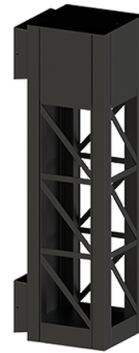

**VANCOUVER 69** (VA-30043)

**Product description**

160x160 mm - 600 mm - Decorative pattern type 3

**Luminaire Structure**

- Die-cast aluminium housing
- Extruded aluminium column
- Pre-treated before powder coating ensuring high corrosion resistance
- Single cable entry
- Stainless steel fasteners in grade 304 with zinc flake coating (ZFC)
- Durable silicone rubber gasket
- Clear toughened glass
- High-efficiency optical reflector
- Integral control gear

**Optic**

G

**Product colour**

**Special finishes upon request**

**VANCOUVER 69** (VA-30043)

**Technical information**

<b>Material</b>	Aluminium	<b>Input voltage</b>	220-240 V 50/60 Hz	<b>Operating temperature</b>	-20 °C to 40 °C
<b>Light source</b>	1 COB	<b>Optic</b>	G	<b>Through wiring</b>	Single cable entry
<b>Power</b>	20 W	<b>Optic value</b>	143°	<b>Lens / Reflector / Optic</b>	Clear toughened glass, High-efficiency optical reflector
<b>Lumen</b>	1233 - 1326 lm	<b>CCT / CRI</b>	3000K CRI80, 4000K CRI80	<b>MacAdam Ellipse</b>	3 SDCM
<b>Efficacy</b>	59 - 63 lm/W	<b>Dimming type</b>	On/Off, 1-10V, DALI	<b>Lifetime L90B10 (hours)</b>	> 61,000
<b>Driver option</b>	Integral control gear	<b>Product colours</b>	Black, Dark Grey, White, Matt Silver, Bronze, Concrete - Urban, Softscape - Urban, Stone - Urban, Corten - Urban, Oak - Woodland, Walnut - Woodland, Pine - Woodland	<b>Variants (On/Off, 1-10V, DALI)</b>	Compatible with EN/ IEC 60598-2-22: Suitable for emergency installations as central supply, non-maintained (Z0)
<b>Driver</b>	Constant current (CC)				
		<b>Weight</b>	8.8 kg		