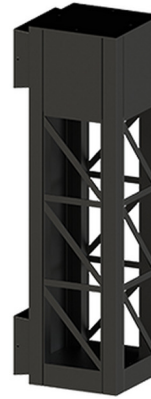

VANCOUVER 69 (VA-30043)

Product description

160x160 mm - 600 mm - Decorative pattern type 3

microPrim™

Luminaire Structure

- Die-cast aluminium housing
- Extruded aluminium column
- Pre-treated before powder coating ensuring high corrosion resistance
- Single cable entry
- Stainless steel fasteners in grade 304 with zinc flake coating (ZFC)
- Durable silicone rubber gasket
- Clear toughened glass
- High-efficiency optical reflector
- Integral control gear

Optic

G

Product colour

Special finishes upon request

VANCOUVER 69 (VA-30043)

Technical information

Material	Aluminium
Light source	1 COB
Power	20 W
Lumen	1233 - 1326 lm
Efficacy	59 - 63 lm/W
Driver option	Integral control gear
Driver	Constant current (CC)

Operating temperature	-20 °C to 40 °C
Through wiring	Single cable entry
Lens / Reflector / Optic	Clear toughened glass, High-efficiency optical reflector
MacAdam Ellipse	3 SDCM
Lifetime L90B10 (hours)	> 61,000
Variants (On/Off, 1-10V, DALI)	Compatible with EN/ IEC 60598-2-22: Suitable for emergency installations as central supply, non-maintained (Z0)