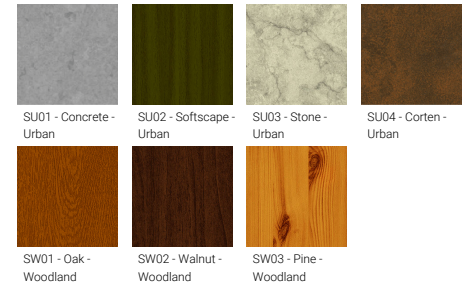

VANCOUVER 69 (VA-30043)

Product description

160x160 mm - 600 mm - Decorative pattern type 3

microPrim™

Luminaire Structure

- Die-cast aluminium housing
- Extruded aluminium column
- Pre-treated before powder coating ensuring high corrosion resistance
- Single cable entry
- Stainless steel fasteners in grade 304 with zinc flake coating (ZFC)
- Durable silicone rubber gasket
- Clear toughened glass
- High-efficiency optical reflector
- Integral control gear

Optic

G

Product colour

Special finishes upon request

VANCOUVER 69 (VA-30043)

Technical information

Material	Aluminium
Light source	1 COB
Power	20 W
Lumen	1233 - 1326 lm
Efficacy	59 - 63 lm/W
Driver option	Integral control gear
Driver	Constant current (CC)

Input voltage	220-240 V 50/60 Hz
Optic	G
Optic value	143°
CCT / CRI	3000K CRI80, 4000K CRI80
Dimming type	On/Off, 1-10V, DALI
Product colours	Black, Dark Grey, White, Matt Silver, Bronze, Concrete - Urban, Softscape - Urban, Stone - Urban, Corten - Urban, Oak - Woodland, Walnut - Woodland, Pine - Woodland
Weight	8.8 kg