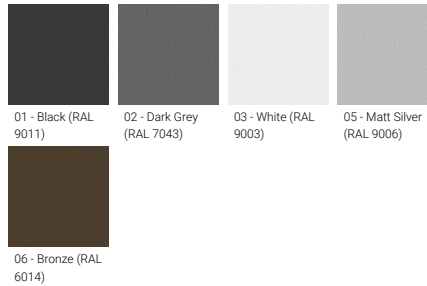

VANCOUVER 69 (VA-30043)

Product description

160x160 mm - 600 mm - Decorative pattern type 3

microPrim™

Luminaire Structure

- Die-cast aluminium housing
- Extruded aluminium column
- Pre-treated before powder coating ensuring high corrosion resistance
- Single cable entry
- Stainless steel fasteners in grade 304 with zinc flake coating (ZFC)
- Durable silicone rubber gasket
- Clear toughened glass
- High-efficiency optical reflector
- Integral control gear

Optic

G

Product colour

Special finishes upon request

VANCOUVER 69 (VA-30043)

Technical information

Material	Aluminium
Light source	1 COB
Power	20 W
Lumen	1233 - 1326 lm
Efficacy	59 - 63 lm/W
Driver option	Integral control gear
Driver	Constant current (CC)

Input voltage	220-240 V 50/60 Hz
Optic	G
Optic value	143°
CCT / CRI	3000K CRI80, 4000K CRI80
Dimming type	On/Off, 1-10V, DALI
Product colours	Black, Dark Grey, White, Matt Silver, Bronze, Concrete - Urban, Softscape - Urban, Stone - Urban, Corten - Urban, Oak - Woodland, Walnut - Woodland, Pine - Woodland
Weight	8.8 kg