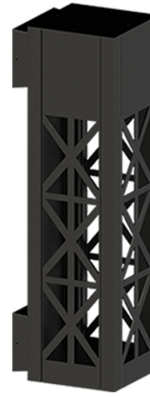

VANCOUVER 71 (VA-30052)

Product description

240x240 mm - 1000 mm - Decorative pattern type 2

Luminaire Structure

- Die-cast aluminium housing
- Extruded aluminium column
- Pre-treated before powder coating ensuring high corrosion resistance
- Single cable entry
- Stainless steel fasteners in grade 304 with zinc flake coating (ZFC)
- Durable silicone rubber gasket
- Clear toughened glass
- High-efficiency optical reflector
- Integral control gear

Optic

G

Product colour

Special finishes upon request

VANCOUVER 71 (VA-30052)

Technical information

Material	Aluminium
Light source	1 COB
Power	40 W
Lumen	2586 - 2781 lm
Efficacy	66 - 71 lm/W
Driver option	Integral control gear
Driver	Constant current (CC)
Input voltage	220-240 V 50/60 Hz