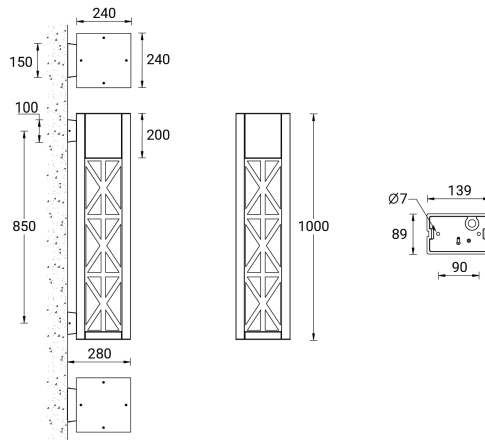

VANCOUVER 71 (VA-30052)

Technical information

Material	Aluminium
Light source	1 COB
Power	40 W
Lumen	2586 - 2781 lm
Efficacy	66 - 71 lm/W
Driver option	Integral control gear
Driver	Constant current (CC)
Input voltage	220-240 V 50/60 Hz

Optic	G
Optic value	134°
CCT / CRI	3000K CRI80, 4000K CRI80
Dimming type	On/Off, 1-10V, DALI
Product colours	Black, Dark Grey, White, Matt Silver, Bronze, Concrete - Urban, Softscape - Urban, Stone - Urban, Corten - Urban, Oak - Woodland, Walnut - Woodland, Pine - Woodland
Weight	15.8 kg
Operating temperature	-20 °C to 40 °C
Through wiring	Single cable entry

Lens / Reflector / Optic	Clear toughened glass, High-efficiency optical reflector
MacAdam Ellipse	3 SDCM
Lifetime L90B10 (hours)	> 50,700
Lifetime L80B10 (hours)	> 63,500
Lifetime L80B50 (hours)	> 63,500
Variants (1-10V, DALI)	Compatible with EN/ IEC 60598-2-22: Suitable for emergency installations as central supply, non-maintained (Z0)

VA-30052