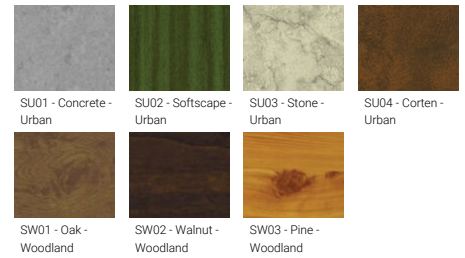

VANCOUVER 71 (VA-30052)

Product description

240x240 mm - 1000 mm - Decorative pattern type 2

Luminaire Structure

- Die-cast aluminium housing
- Extruded aluminium column
- Pre-treated before powder coating ensuring high corrosion resistance
- Single cable entry
- Stainless steel fasteners in grade 304 with zinc flake coating (ZFC)
- Durable silicone rubber gasket
- Clear toughened glass
- High-efficiency optical reflector
- Integral control gear

Optic

G

Product colour

Special finishes upon request

VANCOUVER 71 (VA-30052)

Technical information

Material	Aluminium
Light source	1 COB
Power	40 W
Lumen	2586 - 2781 lm
Efficacy	66 - 71 lm/W
Driver option	Integral control gear
Driver	Constant current (CC)
Input voltage	220-240 V 50/60 Hz

Optic	G
Optic value	134°
CCT / CRI	3000K CRI80, 4000K CRI80
Dimming type	On/Off, 1-10V, DALI
Product colours	Black, Dark Grey, White, Matt Silver, Bronze, Concrete - Urban, Softscape - Urban, Stone - Urban, Corten - Urban, Oak - Woodland, Walnut - Woodland, Pine - Woodland
Weight	15.8 kg
Operating temperature	-20 °C to 40 °C
Through wiring	Single cable entry