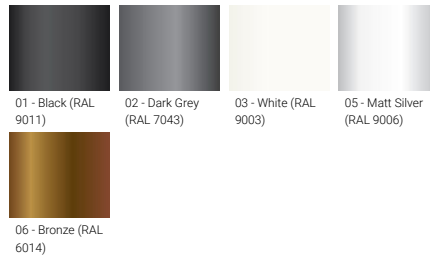

VANCOUVER 71 (VA-30052)

Product description

240x240 mm - 1000 mm - Decorative pattern type 2

Luminaire Structure

- Die-cast aluminium housing
- Extruded aluminium column
- Pre-treated before powder coating ensuring high corrosion resistance
- Single cable entry
- Stainless steel fasteners in grade 304 with zinc flake coating (ZFC)
- Durable silicone rubber gasket
- Clear toughened glass
- High-efficiency optical reflector
- Integral control gear

Optic

G

Product colour

Special finishes upon request

VANCOUVER 71 (VA-30052)

Technical information

Material	Aluminium
Light source	1 COB
Power	40 W
Lumen	2586 - 2781 lm
Efficacy	66 - 71 lm/W
Driver option	Integral control gear
Driver	Constant current (CC)
Input voltage	220-240 V 50/60 Hz

Optic	G
Optic value	134°
CCT / CRI	3000K CRI80, 4000K CRI80
Dimming type	On/Off, 1-10V, DALI
Product colours	Black, Dark Grey, White, Matt Silver, Bronze, Concrete - Urban, Softscape - Urban, Stone - Urban, Corten - Urban, Oak - Woodland, Walnut - Woodland, Pine - Woodland
Weight	15.8 kg
Operating temperature	-20 °C to 40 °C
Through wiring	Single cable entry