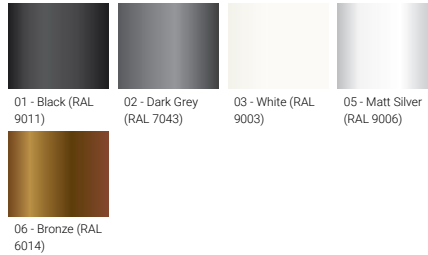

- Clear toughened glass
- Integral control gear

**Optic**

G

**Product colour**

**Special finishes upon request**

**VANCOUVER 66** (VA-70051) (Version 1)

**Technical information**

<b>Material</b>	Aluminium
<b>Light source</b>	1 COB
<b>Power</b>	20 W
<b>Lumen</b>	1308 - 1377 lm
<b>Efficacy</b>	65 - 69 lm/W
<b>Driver option</b>	Integral control gear
<b>Driver</b>	Constant current (CC)
<b>Input voltage</b>	220-240 V 50/60 Hz
<b>Optic</b>	G

<b>Optic value</b>	40°x86°
<b>CCT / CRI</b>	3000K CRI80, 4000K CRI80
<b>Bug</b>	B1-U3-G1
<b>ULR</b>	39
<b>ULOR</b>	39
<b>CIE flux code n°3</b>	87
<b>Dimming type</b>	On/Off, 1-10V, DALI
<b>Product colours</b>	Black, Dark Grey, White, Matt Silver, Bronze, Concrete - Urban, Softscape - Urban, Stone - Urban, Corten - Urban, Oak - Woodland, Walnut - Woodland, Pine - Woodland
<b>Weight</b>	11.5 kg