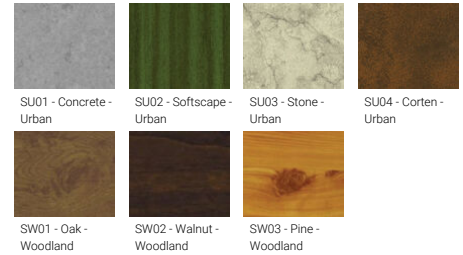

- Clear toughened glass
- Integral control gear

**Optic**

G

**Product colour**

**Special finishes upon request**

**VANCOUVER 66** (VA-70051) (Version 1)

**Technical information**

<b>Material</b>	Aluminium
<b>Light source</b>	1 COB
<b>Power</b>	20 W
<b>Lumen</b>	1308 - 1377 lm
<b>Efficacy</b>	65 - 69 lm/W
<b>Driver option</b>	Integral control gear
<b>Driver</b>	Constant current (CC)
<b>Input voltage</b>	220-240 V 50/60 Hz
<b>Optic</b>	G

<b>Optic value</b>	40°x86°
<b>CCT / CRI</b>	3000K CRI80, 4000K CRI80
<b>Bug</b>	B1-U3-G1
<b>ULR</b>	39
<b>ULOR</b>	39
<b>CIE flux code n°3</b>	87
<b>Dimming type</b>	On/Off, 1-10V, DALI
<b>Product colours</b>	Black, Dark Grey, White, Matt Silver, Bronze, Concrete - Urban, Softscape - Urban, Stone - Urban, Corten - Urban, Oak - Woodland, Walnut - Woodland, Pine - Woodland
<b>Weight</b>	11.5 kg