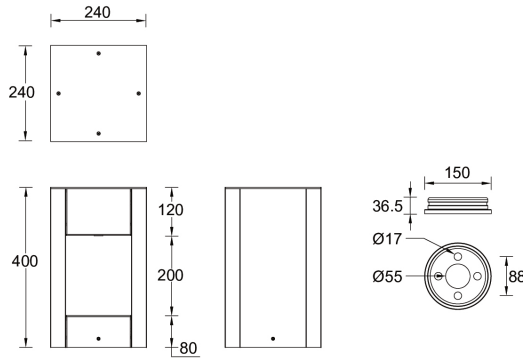

VANCOUVER 66 (VA-70051) (Version 1)

Technical information

Material	Aluminium
Light source	1 COB
Power	20 W
Lumen	1308 - 1377 lm
Efficacy	65 - 69 lm/W
Driver option	Integral control gear
Driver	Constant current (CC)
Input voltage	220-240 V 50/60 Hz
Optic	G

Optic value	40°x86°
CCT / CRI	3000K CRI80, 4000K CRI80
Bug	B1-U3-G1
ULR	39
ULOR	39
CIE flux code n°3	87
Dimming type	On/Off, 1-10V, DALI
Product colours	Black, Dark Grey, White, Matt Silver, Bronze, Concrete - Urban, Softscape - Urban, Stone - Urban, Corten - Urban, Oak - Woodland, Walnut - Woodland, Pine - Woodland
Weight	11.5 kg

Operating temperature	-20 °C to 40 °C
Cable	One IP68 connector supplied with 0.2 m of 3x1.0 sqmm outdoor cable
Through wiring	Single cable entry
Lens / Reflector / Optic	High-efficiency polycarbonate lens, Clear toughened glass
MacAdam Ellipse	3 SDCM
Lifetime L90B10 (hours)	> 61,000
Variants (On/Off, 1-10V, DALI)	Compatible with EN/ IEC 60598-2-22: Suitable for emergency installations as central supply, non-maintained (Z0)

VA-70051