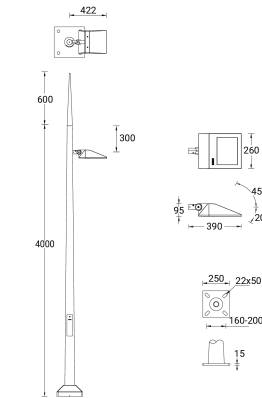

VEKTER 12 (VK-20004)

Technical information

Material	Aluminium
Light source	24 LED
Power	56 W
Lumen	6104 - 6954 lm
Efficacy	113 - 129 lm/W
Driver option	Integral control gear
Driver	Constant current (CC)
Input voltage	220-240 V 50/60 Hz

Optic	M, W, EW, T2, T3, T4
Optic value	31°, 53°, 119°, 144°x50°, 139°x68°, 97°x77°
CCT / CRI	3000K CRI80, 4000K CRI80
Dimming type	On/Off
Product colours	Black, Dark Grey, White, Matt Silver, Bronze, Concrete - Urban, Softscape - Urban, Stone - Urban, Corten - Urban, Oak - Woodland, Walnut - Woodland, Pine - Woodland
Weight	54.0 kg
Operating temperature	-20 °C to 40 °C
Cable	One cable gland supplied with 1 m of 3x1.0 sqmm outdoor cable

Through wiring	Single cable entry
Lens / Reflector / Optic	Clear toughened glass, High-efficiency PMMA lens
MacAdam Ellipse	3 SDCM
Lifetime L90B10 (hours)	> 90,000
Lifetime L80B10 (hours)	> 90,000
Lifetime L80B50 (hours)	> 90,000

VK-20004

Accessories