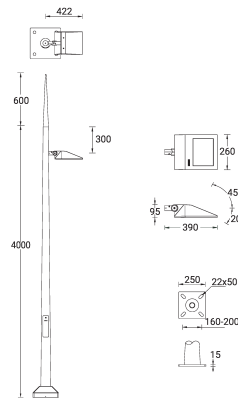

VEKTER 12 (VK-20004)

Technical information

Material	Aluminium
Light source	24 LED
Power	56 W
Lumen	6002 - 7048 lm
Efficacy	118 - 138 lm/W
Driver option	Integral control gear
Driver	Constant current (CC)
Input voltage	220-240 V 50/60 Hz

Optic	M, W, EW, T2, T3, T4, ME
Optic value	30°, 57°, 106°x113°, 59°x139°, 91°x130°, 71°x107°, 62°x139°
CCT / CRI	2700K CRI80, 3000K CRI80, 4000K CRI80
Bug	B1-U0-G1, B1-U1-G1, B2-U0-G0, B2-U1-G2, B3-U0-G0, B3-U0-G1
ULR	<1%
ULOR	<1%
CIE flux code n°3	97, 98, 99
Dimming type	On/Off

Product colours	Black, Dark Grey, White, Matt Silver, Bronze, Concrete - Urban, Softscape - Urban, Stone - Urban, Corten - Urban, Oak - Woodland, Walnut - Woodland, Pine - Woodland
Weight	54.0 kg
Operating temperature	-20 °C to 40 °C
EPA (m2)	0.034
Cable	One cable gland supplied with 1 m of 3x1.0 sqmm outdoor cable
Through wiring	Single cable entry
Lens / Reflector / Optic	Clear toughened glass, High-efficiency PMMA lens
Variants (On/Off)	Compatible with EN/ IEC 60598-2-22: Suitable for emergency installations as central supply, non-maintained (Z0)

VK-20004