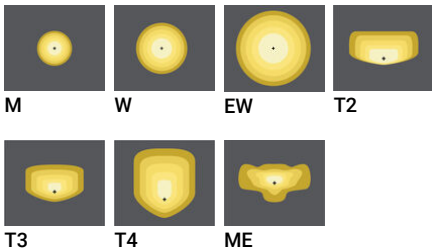

VEKTER 12 (VK-20004)

Product description

1 side - Supplied with specific 4 m cylindrical, tapered galvanised steel pole: SPT140118-VK-01-04

Luminaire structure

- Die-cast aluminium housing
- Pre-treated before powder coating ensuring high corrosion resistance
- Single cable entry
- One cable gland supplied with 1 m of 3x1.0 sqmm outdoor cable
- Stainless steel fasteners in grade 304 with zinc flake coating (ZFC)
- Durable silicone rubber gasket
- Clear toughened glass
- High-efficiency PMMA lens
- Integral control gear
- Maximum wind load resistance is 140 km/h
- Surge protection 10kV

Optic

Product colour

Special finishes upon request