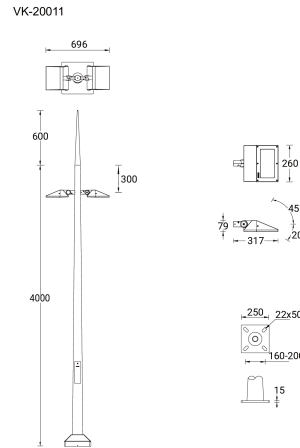

VEKTER 13 (VK-20011)

Technical information

Material	Aluminium
Light source	2 x 12 LED
Power	40 W
Lumen	4296 - 4946 lm
Efficacy	107 - 124 lm/W
Driver option	Integral control gear
Driver	Constant current (CC)
Input voltage	220-240 V 50/60 Hz
Optic	M, W, EW, T2, T3, T4

Optic value	31°, 53°, 119°, 144°x50°, 139°x68°, 97°x77°
CCT / CRI	3000K CRI80, 4000K CRI80
Bug	B1-U0-G0, B1-U0-G1, B2-U0-G0
ULR	0%
ULOR	0%
CIE flux code n°3	97, 99
Dimming type	On/Off, 1-10V, DALI
Product colours	Black, Dark Grey, White, Matt Silver, Bronze, Concrete - Urban, Softscape - Urban, Stone - Urban, Corten - Urban, Oak - Woodland, Walnut - Woodland, Pine - Woodland
Weight	56.2 kg

Operating temperature	-20 °C to 40 °C
Cable	One cable gland supplied with 1 m of 3x1.0 sqmm outdoor cable
Through wiring	Single cable entry
Lens / Reflector / Optic	Clear toughened glass, High-efficiency PMMA lens
MacAdam Ellipse	3 SDCM
Lifetime L90B10 (hours)	> 90,000
Lifetime L80B10 (hours)	> 90,000
Lifetime L80B50 (hours)	> 90,000
Variants (On/Off, 1-10V, DALI)	Compatible with EN/ IEC 60598-2-22: Suitable for emergency installations as central supply, non-maintained (ZO)

Accessories