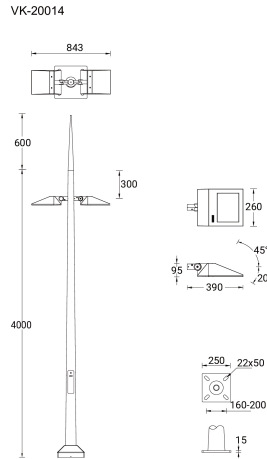

VEKTER 14 (VK-20013)

Technical information

Material	Aluminium
Light source	2 x 24 LED
Power	74 W
Lumen	9018 - 10286 lm
Efficacy	122 - 139 lm/W
Driver option	Integral control gear
Driver	Constant current (CC)
Input voltage	220-240 V 50/60 Hz
Optic	M, W, EW, T2, T3, T4

Optic value	31°, 53°, 119°, 144°x50°, 139°x68°, 97°x77°
CCT / CRI	3000K CRI80, 4000K CRI80
Bug	B1-U0-G0, B1-U0-G1, B2-U0-G0, B3-U0-G0
ULR	0%
ULOR	0%
CIE flux code n°3	97, 98, 99
Dimming type	On/Off, 1-10V, DALI
Product colours	Black, Dark Grey, White, Matt Silver, Bronze, Concrete - Urban, Softscape - Urban, Stone - Urban, Corten - Urban, Oak - Woodland, Walnut - Woodland, Pine - Woodland
Weight	60.2 kg

Operating temperature	-20 °C to 40 °C
Cable	One cable gland supplied with 1 m of 3x1.0 sqmm outdoor cable
Through wiring	Single cable entry
Lens / Reflector / Optic	Clear toughened glass, High- efficiency PMMA lens
MacAdam Ellipse	3 SDCM
Lifetime L90B10 (hours)	> 90,000
Lifetime L80B10 (hours)	> 90,000
Lifetime L80B50 (hours)	> 90,000
Variants (1-10V, DALI)	Compatible with EN/ IEC 60598-2-22: Suitable for emergency installations as central supply, non- maintained (ZO)

Accessories