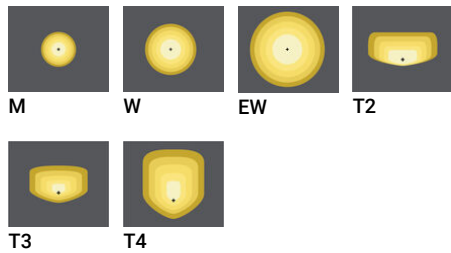

VEKTER 14 (VK-20013)

Product description

2 sides - Supplied with specific 4 m cylindrical, tapered galvanised steel pole: SPT240118-VK

Luminaire Structure

- Die-cast aluminium housing
- Pre-treated before powder coating ensuring high corrosion resistance
- Single cable entry
- One cable gland supplied with 1 m of 3x1.0 sqmm outdoor cable

- Stainless steel fasteners in grade 304 with zinc flake coating (ZFC)
- Durable silicone rubber gasket
- Clear toughened glass
- High-efficiency PMMA lens

- Integral control gear
- Maximum wind load resistance is 140 km/h
- Surge protection 10kV

Optic

Product colour

Special finishes upon request

VEKTER 14 (VK-20013)

Technical information

Material	Aluminium
Light source	2 x 24 LED
Power	74 W
Lumen	9018 - 10286 lm
Efficacy	122 - 139 lm/W
Driver option	Integral control gear
Driver	Constant current (CC)
Input voltage	220-240 V 50/60 Hz
Optic	M, W, EW, T2, T3, T4

Optic value	31°, 53°, 119°, 144°x50°, 139°x68°, 97°x77°
CCT / CRI	3000K CRI80, 4000K CRI80
Bug	B1-U0-G0, B1-U0-G1, B2-U0-G0, B3-U0-G0
ULR	0%
ULOR	0%
CIE flux code n°3	97, 98, 99
Dimming type	On/Off, 1-10V, DALI
Product colours	Black, Dark Grey, White, Matt Silver, Bronze, Concrete - Urban, Softscape - Urban, Stone - Urban, Corten - Urban, Oak - Woodland, Walnut - Woodland, Pine - Woodland
Weight	60.2 kg