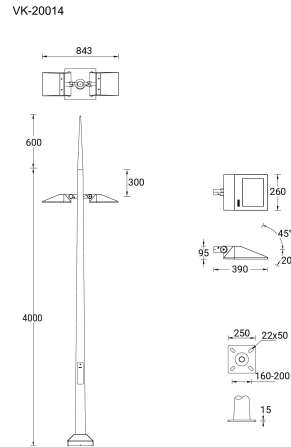

VEKTER 14 (VK-20014)

Technical information

Material	Aluminium
Light source	2 x 24 LED
Power	108 W
Lumen	12208 - 13908 lm
Efficacy	113 - 129 lm/W
Driver option	Integral control gear
Driver	Constant current (CC)
Input voltage	220-240 V 50/60 Hz
Optic	M, W, EW, T2, T3, T4

Optic value	31°, 53°, 119°, 144°x50°, 139°x68°, 97°x77°
CCT / CRI	3000K CRI80, 4000K CRI80
Bug	B1-U0-G1, B2-U0-G0, B2-U0-G2, B3-U0-G0, B3-U0-G1
ULR	0%
ULOR	0%
CIE flux code n°3	97, 98, 99
Dimming type	On/Off
Product colours	Black, Dark Grey, White, Matt Silver, Bronze, Concrete - Urban, Softscape - Urban, Stone - Urban, Corten - Urban, Oak - Woodland, Walnut - Woodland, Pine - Woodland
Weight	60.2 kg

Operating temperature	-20 °C to 40 °C
Cable	One cable gland supplied with 1 m of 3x1.0 sqmm outdoor cable
Through wiring	Single cable entry
Lens / Reflector / Optic	Clear toughened glass, High- efficiency PMMA lens
MacAdam Ellipse	3 SDCM
Lifetime L90B10 (hours)	> 90,000
Lifetime L80B10 (hours)	> 90,000
Lifetime L80B50 (hours)	> 90,000
Variants (On/Off)	Compatible with EN/ IEC 60598-2-22: Suitable for emergency installations as central supply, non- maintained (Z0)

Accessories