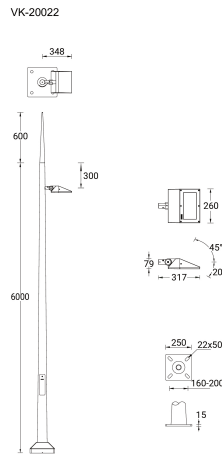

VEKTER 17 (VK-20022)

Technical information

Material	Aluminium
Light source	12 LED
Power	28 W
Lumen	2873 - 3330 lm
Efficacy	103 - 119 lm/W
Driver option	Integral control gear
Driver	Constant current (CC)
Input voltage	220-240 V 50/60 Hz

Optic	M, W, EW, T2, T3, T4
Optic value	31°, 53°, 119°, 144°x50°, 139°x68°, 97°x77°
CCT / CRI	3000K CRI80, 4000K CRI80
Dimming type	On/Off, DALI
Product colours	Black, Dark Grey, White, Matt Silver, Bronze, Concrete - Urban, Softscape - Urban, Stone - Urban, Corten - Urban, Oak - Woodland, Walnut - Woodland, Pine - Woodland
Weight	61.2 kg
Operating temperature	-20 °C to 40 °C
Cable	One cable gland supplied with 1 m of 3x1.0 sqmm outdoor cable

Through wiring	Single cable entry
Lens / Reflector / Optic	Clear toughened glass, High-efficiency PMMA lens
MacAdam Ellipse	3 SDCM
Lifetime L90B10 (hours)	> 90,000
Lifetime L80B10 (hours)	> 90,000
Lifetime L80B50 (hours)	> 90,000
Variants (DALI)	Compatible with EN/ IEC 60598-2-22: Suitable for emergency installations as central supply, non-maintained (Z0)

Accessories