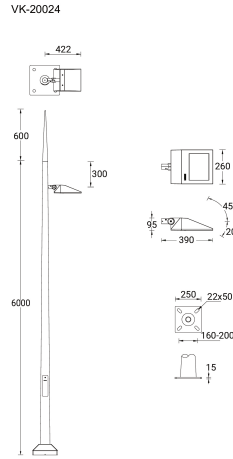

VEKTER 18 (VK-20024)

Technical information

Material	Aluminium
Light source	24 LED
Power	54 W
Lumen	6104 - 6954 lm
Efficacy	109 - 124 lm/W
Driver option	Integral control gear
Driver	Constant current (CC)
Input voltage	220-240 V 50/60 Hz

Optic	M, W, EW, T2, T3, T4
Optic value	31°, 53°, 119°, 144°x50°, 139°x68°, 97°x77°
CCT / CRI	3000K CRI80, 4000K CRI80
Dimming type	On/Off
Product colours	Black, Dark Grey, White, Matt Silver, Bronze, Concrete - Urban, Softscape - Urban, Stone - Urban, Corten - Urban, Oak - Woodland, Walnut - Woodland, Pine - Woodland
Weight	63.2 kg
Operating temperature	-20 °C to 40 °C
Cable	One cable gland supplied with 1 m of 3x1.0 sqmm outdoor cable

Through wiring	Single cable entry
Lens / Reflector / Optic	Clear toughened glass, High-efficiency PMMA lens
MacAdam Ellipse	3 SDCM
Lifetime L90B10 (hours)	> 90,000
Lifetime L80B10 (hours)	> 90,000
Lifetime L80B50 (hours)	> 90,000

Accessories