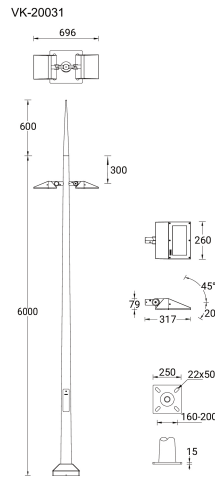

VEKTER 19 (VK-20031)

Technical information

Material	Aluminium
Light source	2 x 12 LED
Power	40 W
Lumen	4296 - 4946 lm
Efficacy	107 - 124 lm/W
Driver option	Integral control gear
Driver	Constant current (CC)
Input voltage	220-240 V 50/60 Hz
Optic	M, W, EW, T2, T3, T4

Optic value	31°, 53°, 119°, 144°x50°, 139°x68°, 97°x77°
CCT / CRI	3000K CRI80, 4000K CRI80
Bug	B1-U0-G0, B1-U0-G1, B2-U0-G0
ULR	0%
ULOR	0%
CIE flux code n°3	97, 99
Dimming type	On/Off, 1-10V, DALI
Product colours	Black, Dark Grey, White, Matt Silver, Bronze, Concrete - Urban, Softscape - Urban, Stone - Urban, Corten - Urban, Oak - Woodland, Walnut - Woodland, Pine - Woodland
Weight	65.5 kg

Operating temperature	-20 °C to 40 °C
Cable	One cable gland supplied with 1 m of 3x1.0 sqmm outdoor cable
Through wiring	Single cable entry
Lens / Reflector / Optic	Clear toughened glass, High-efficiency PMMA lens
MacAdam Ellipse	3 SDCM
Lifetime L90B10 (hours)	> 90,000
Lifetime L80B10 (hours)	> 90,000
Lifetime L80B50 (hours)	> 90,000
Variants (On/Off, 1-10V, DALI)	Compatible with EN/ IEC 60598-2-22: Suitable for emergency installations as central supply, non-maintained (Z0)

Accessories