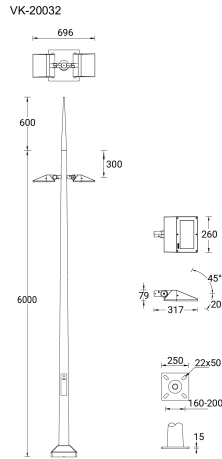

VEKTER 19 (VK-20032)

Technical information

Material	Aluminium
Light source	2 x 12 LED
Power	56 W
Lumen	5746 - 6660 lm
Efficacy	103 - 119 lm/W
Driver option	Integral control gear
Driver	Constant current (CC)
Input voltage	220-240 V 50/60 Hz
Optic	M, W, EW, T2, T3, T4

Optic value	31°, 53°, 119°, 144°x50°, 139°x68°, 97°x77°
CCT / CRI	3000K CRI80, 4000K CRI80
Bug	B1-U0-G0, B1-U0-G1, B2-U0-G0, B3-U0-G0
ULR	0%
ULOR	0%
CIE flux code n°3	97, 99
Dimming type	On/Off, DALI
Product colours	Black, Dark Grey, White, Matt Silver, Bronze, Concrete - Urban, Softscape - Urban, Stone - Urban, Corten - Urban, Oak - Woodland, Walnut - Woodland, Pine - Woodland
Weight	65.5 kg

Operating temperature	-20 °C to 40 °C
Cable	One cable gland supplied with 1 m of 3x1.0 sqmm outdoor cable
Through wiring	Single cable entry
Lens / Reflector / Optic	Clear toughened glass, High- efficiency PMMA lens
MacAdam Ellipse	3 SDCM
Lifetime L90B10 (hours)	> 90,000
Lifetime L80B10 (hours)	> 90,000
Lifetime L80B50 (hours)	> 90,000
Variants (On/Off, DALI)	Compatible with EN/ IEC 60598-2-22: Suitable for emergency installations as central supply, non- maintained (ZO)

Accessories