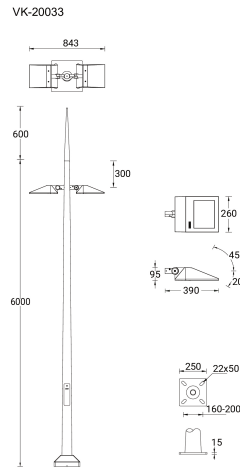

VEKTER 20 (VK-20033)

Technical information

Material	Aluminium
Light source	2 x 24 LED
Power	74 W
Lumen	9018 - 10286 lm
Efficacy	122 - 139 lm/W
Driver option	Integral control gear
Driver	Constant current (CC)
Input voltage	220-240 V 50/60 Hz
Optic	M, W, EW, T2, T3, T4

Optic value	31°, 53°, 119°, 144°x50°, 139°x68°, 97°x77°
CCT / CRI	3000K CRI80, 4000K CRI80
Bug	B1-U0-G1, B2-U0-G0, B3-U0-G0
ULR	0%
ULOR	0%
CIE flux code n°3	97, 98, 99
Dimming type	On/Off, 1-10V, DALI
Product colours	Black, Dark Grey, White, Matt Silver, Bronze, Concrete - Urban, Softscape - Urban, Stone - Urban, Corten - Urban, Oak - Woodland, Walnut - Woodland, Pine - Woodland
Weight	69.5 kg

Operating temperature	-20 °C to 40 °C
Cable	One cable gland supplied with 1 m of 3x1.0 sqmm outdoor cable
Through wiring	Single cable entry
Lens / Reflector / Optic	Clear toughened glass, High-efficiency PMMA lens
MacAdam Ellipse	3 SDCM
Lifetime L90B10 (hours)	> 90,000
Lifetime L80B10 (hours)	> 90,000
Lifetime L80B50 (hours)	> 90,000
Variants (1-10V, DALI)	Compatible with EN/ IEC 60598-2-22: Suitable for emergency installations as central supply, non-maintained (ZO)

Accessories