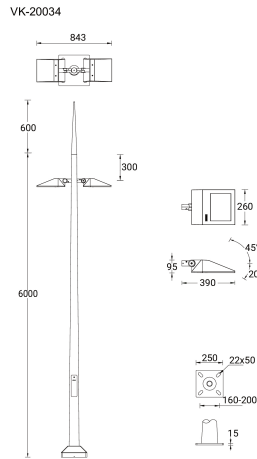

VEKTER 20 (VK-20034)

Technical information

Material	Aluminium
Light source	2 x 24 LED
Power	108 W
Lumen	12208 - 13908 lm
Efficacy	113 - 129 lm/W
Driver option	Integral control gear
Driver	Constant current (CC)
Input voltage	220-240 V 50/60 Hz
Optic	M, W, EW, T2, T3, T4

Optic value	31°, 53°, 119°, 144°x50°, 139°x68°, 97°x77°
CCT / CRI	3000K CRI80, 4000K CRI80
Bug	B1-U0-G1, B2-U0-G0, B2-U0-G2, B3-U0-G0, B3-U0-G1
ULR	0%
ULOR	0%
CIE flux code n°3	97, 98, 99
Dimming type	On/Off
Product colours	Black, Dark Grey, White, Matt Silver, Bronze, Concrete - Urban, Softscape - Urban, Stone - Urban, Corten - Urban, Oak - Woodland, Walnut - Woodland, Pine - Woodland
Weight	69.5 kg

Operating temperature	-20 °C to 40 °C
Cable	One cable gland supplied with 1 m of 3x1.0 sqmm outdoor cable
Through wiring	Single cable entry
Lens / Reflector / Optic	Clear toughened glass, High- efficiency PMMA lens
MacAdam Ellipse	3 SDCM
Lifetime L90B10 (hours)	> 90,000
Lifetime L80B10 (hours)	> 90,000
Lifetime L80B50 (hours)	> 90,000
Variants (On/Off)	Compatible with EN/ IEC 60598-2-22: Suitable for emergency installations as central supply, non- maintained (Z0)

Accessories