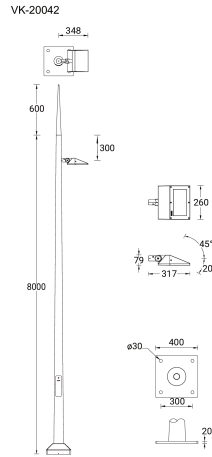

VEKTER 21 (VK-20042)

Technical information

Material	Aluminium
Light source	12 LED
Power	28 W
Lumen	2873 - 3330 lm
Efficacy	103 - 119 lm/W
Driver option	Integral control gear
Driver	Constant current (CC)
Input voltage	220-240 V 50/60 Hz

Optic	M, W, EW, T2, T3, T4
Optic value	31°, 53°, 119°, 144°x50°, 139°x68°, 97°x77°
CCT / CRI	3000K CRI80, 4000K CRI80
Dimming type	On/Off, DALI
Product colours	Black, Dark Grey, White, Matt Silver, Bronze, Concrete - Urban, Softscape - Urban, Stone - Urban, Corten - Urban, Oak - Woodland, Walnut - Woodland, Pine - Woodland
Weight	84.0 kg
Operating temperature	-20 °C to 40 °C
Cable	One cable gland supplied with 1 m of 3x1.0 sqmm outdoor cable

Through wiring	Single cable entry
Lens / Reflector / Optic	Clear toughened glass, High-efficiency PMMA lens
MacAdam Ellipse	3 SDCM
Lifetime L90B10 (hours)	> 90,000
Lifetime L80B10 (hours)	> 90,000
Lifetime L80B50 (hours)	> 90,000
Variants (DALI)	Compatible with EN/ IEC 60598-2-22: Suitable for emergency installations as central supply, non-maintained (Z0)

Accessories