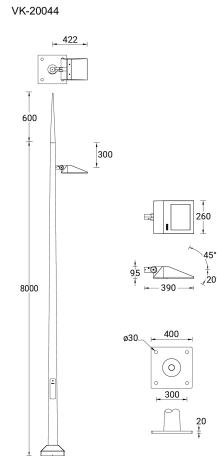

VEKTER 22 (VK-20044)

Technical information

Material	Aluminium
Light source	24 LED
Power	54 W
Lumen	6104 - 6954 lm
Efficacy	113 - 129 lm/W
Driver option	Integral control gear
Driver	Constant current (CC)
Input voltage	220-240 V 50/60 Hz

Optic	M, W, EW, T2, T3, T4
Optic value	31°, 53°, 119°, 144°x50°, 139°x68°, 97°x77°
CCT / CRI	3000K CRI80, 4000K CRI80
Dimming type	On/Off
Product colours	Black, Dark Grey, White, Matt Silver, Bronze, Concrete - Urban, Softscape - Urban, Stone - Urban, Corten - Urban, Oak - Woodland, Walnut - Woodland, Pine - Woodland
Weight	86.0 kg
Operating temperature	-20 °C to 40 °C
Cable	One cable gland supplied with 1 m of 3x1.0 sqmm outdoor cable

Through wiring	Single cable entry
Lens / Reflector / Optic	Clear toughened glass, High-efficiency PMMA lens
MacAdam Ellipse	3 SDCM
Lifetime L90B10 (hours)	> 90,000
Lifetime L80B10 (hours)	> 90,000
Lifetime L80B50 (hours)	> 90,000

Accessories