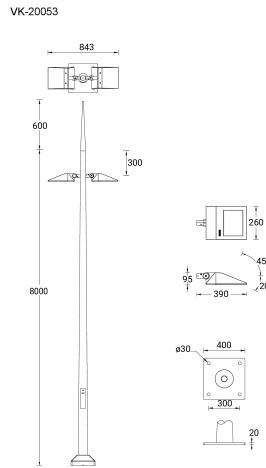

VEKTER 24 (VK-20053)

Technical information

Material	Aluminium
Light source	2 x 24 LED
Power	74 W
Lumen	9018 - 10286 lm
Efficacy	122 - 139 lm/W
Driver option	Integral control gear
Driver	Constant current (CC)
Input voltage	220-240 V 50/60 Hz
Optic	M, W, EW, T2, T3, T4

Optic value	31°, 53°, 119°, 144°x50°, 139°x68°, 97°x77°
CCT / CRI	3000K CRI80, 4000K CRI80
Bug	B1-U0-G1, B2-U0-G0, B3-U0-G0
ULR	0%
ULOR	0%
CIE flux code n°3	97, 98, 99
Dimming type	On/Off, 1-10V, DALI
Product colours	Black, Dark Grey, White, Matt Silver, Bronze, Concrete - Urban, Softscape - Urban, Stone - Urban, Corten - Urban, Oak - Woodland, Walnut - Woodland, Pine - Woodland
Weight	92.5 kg

Operating temperature	-20 °C to 40 °C
Cable	One cable gland supplied with 1 m of 3x1.0 sqmm outdoor cable
Through wiring	Single cable entry
Lens / Reflector / Optic	Clear toughened glass, High-efficiency PMMA lens
MacAdam Ellipse	3 SDCM
Lifetime L90B10 (hours)	> 90,000
Lifetime L80B10 (hours)	> 90,000
Lifetime L80B50 (hours)	> 90,000
Variants (1-10V, DALI)	Compatible with EN/ IEC 60598-2-22: Suitable for emergency installations as central supply, non-maintained (ZO)

Accessories