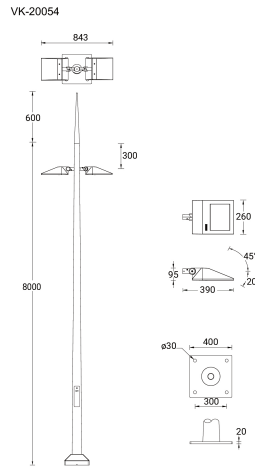

VEKTER 24 (VK-20054)

Technical information

Material	Aluminium
Light source	2 x 24 LED
Power	108 W
Lumen	12208 - 13908 lm
Efficacy	113 - 129 lm/W
Driver option	Integral control gear
Driver	Constant current (CC)
Input voltage	220-240 V 50/60 Hz
Optic	M, W, EW, T2, T3, T4

Optic value	31°, 53°, 119°, 144°x50°, 139°x68°, 97°x77°
CCT / CRI	3000K CRI80, 4000K CRI80
Bug	B1-U0-G1, B2-U0-G0, B2-U0-G2, B3-U0-G1
ULR	0%
ULOR	0%
CIE flux code n°3	97, 98, 99
Dimming type	On/Off
Product colours	Black, Dark Grey, White, Matt Silver, Bronze, Concrete - Urban, Softscape - Urban, Stone - Urban, Corten - Urban, Oak - Woodland, Walnut - Woodland, Pine - Woodland
Weight	92.5 kg

Operating temperature	-20 °C to 40 °C
Cable	One cable gland supplied with 1 m of 3x1.0 sqmm outdoor cable
Through wiring	Single cable entry
Lens / Reflector / Optic	Clear toughened glass, High- efficiency PMMA lens
MacAdam Ellipse	3 SDCM
Lifetime L90B10 (hours)	> 90,000
Lifetime L80B10 (hours)	> 90,000
Lifetime L80B50 (hours)	> 90,000
Variants (On/Off)	Compatible with EN/ IEC 60598-2-22: Suitable for emergency installations as central supply, non- maintained (Z0)

Accessories