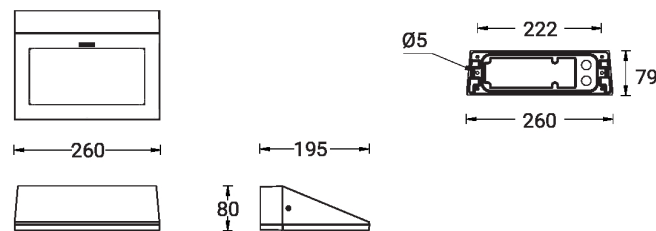

VEKTER 1 (VK-30002)

Technical information

Material	Aluminium	Optic value	31°, 53°, 110°, 144°x50°, 139°x68°, 97°x77°	Operating temperature	-20 °C to 40 °C
Light source	12 LED	CCT / CRI	3000K, 4000K	Through wiring	Two cable entries for through wiring
Power	28 W	Bug	B1-U0-G0, B1-U0-G1, B2-U0-G0, B3-U0-G0	Lens / Reflector / Optic	Clear toughened glass, High-efficiency PMMA lens
Lumen	2873 - 3330 lm	ULR	0%	MacAdam Ellipse	3 SDCM
Efficacy	103 - 119 lm/W	ULOR	0%	Lifetime L90B10 (hours)	> 90,000
Driver option	Integral control gear	CIE flux code n°3	97, 99	Lifetime L80B10 (hours)	> 90,000
Driver	Constant current (CC)	Dimming type	On/Off, DALI	Lifetime L80B50 (hours)	> 90,000
Input voltage	220-240 V 50/60 Hz	Product colours	Black, Dark Grey, White, Matt Silver, Bronze, Concrete - Urban, Softscape - Urban, Stone - Urban, Corten - Urban, Oak - Woodland, Walnut - Woodland, Pine - Woodland	Variants (On/Off, DALI)	Compatible with EN/ IEC 60598-2-22: Suitable for emergency installations as central supply, non-maintained (Z0)
Optic	M, W, EW, T2, T3, T4		Weight	3.2 kg	

VK-30002

Accessories