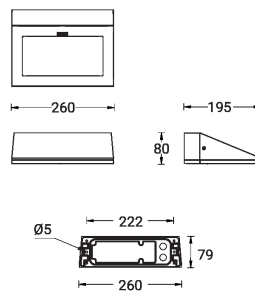

VEKTER 1 (VK-30002)

Technical information

Material	Aluminium
Light source	12 LED
Power	28 W
Lumen	2873 - 3330 lm
Efficacy	103 - 119 lm/W
Driver option	Integral control gear
Driver	Constant current (CC)
Input voltage	220-240 V 50/60 Hz
Optic	M, W, EW, T2, T3, T4

Optic value	31°, 53°, 110°, 144°x50°, 139°x68°, 97°x77°
CCT / CRI	3000K, 4000K
Bug	B1-U0-G0, B1-U0-G1, B2-U0-G0, B3-U0-G0
ULR	0%
ULOR	0%
CIE flux code n°3	97, 99
Dimming type	On/Off, DALI
Product colours	Black, Dark Grey, White, Matt Silver, Bronze, Concrete - Urban, Softscape - Urban, Stone - Urban, Corten - Urban, Oak - Woodland, Walnut - Woodland, Pine - Woodland
Weight	3.2 kg

Operating temperature	-20 °C to 40 °C
Through wiring	Two cable entries for through wiring
Lens / Reflector / Optic	Clear toughened glass, High- efficiency PMMA lens
MacAdam Ellipse	3 SDCM
Lifetime L90B10 (hours)	> 90,000
Lifetime L80B10 (hours)	> 90,000
Lifetime L80B50 (hours)	> 90,000
Variants (On/Off, DALI)	Compatible with EN/ IEC 60598-2-22: Suitable for emergency installations as central supply, non- maintained (Z0)

VK-30002