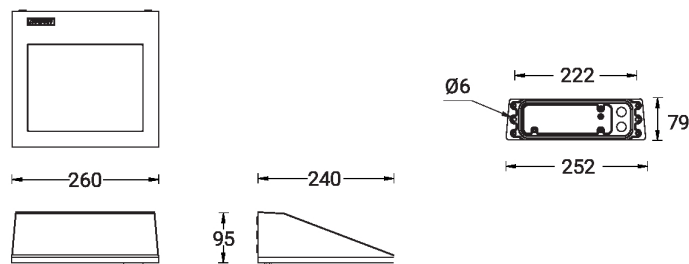

VEKTER 2 (VK-30003)

Technical information

Material	Aluminium	Optic value	32°, 52°, 108°, 140°x51°, 140°x72°, 97°x82°	Through wiring	Two cable entries for through wiring
Light source	24 LED	CCT / CRI	3000K CRI80, 4000K CRI80	Lens / Reflector / Optic	Clear toughened glass, High-efficiency PMMA lens
Power	37 W	Bug	B1-U0-G1, B2-U0-G0, B3-U0-G0	MacAdam Ellipse	3 SDCM
Lumen	4509 - 5143 lm	ULOR	0%	Lifetime L90B10 (hours)	> 90,000
Efficacy	122 - 139 lm/W	CIE flux code n°3	97%, 98%, 99%	Lifetime L80B10 (hours)	> 90,000
Driver option	Integral control gear	Dimming type	On/Off, 1-10V, DALI	Lifetime L80B50 (hours)	> 90,000
Driver	Constant current (CC)	Product colours	Black, Dark Grey, White, Matt Silver, Bronze, Concrete - Urban, Softscape - Urban, Stone - Urban, Corten - Urban, Oak - Woodland, Walnut - Woodland, Pine - Woodland	Variants (1-10V, DALI)	Compatible with EN/ IEC 60598-2-22: Suitable for emergency installations as central supply, non-maintained (Z0)
Input voltage	220-240 V 50/60 Hz				
Optic	M, W, EW, T2, T3, T4	Weight	4.9 kg		
		Operating temperature	-20 °C to 40 °C		

VK-30003

Accessories