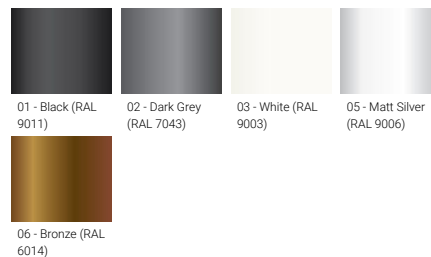

Product colour