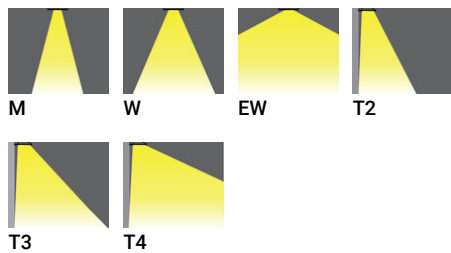

**VEKTER 2 (VK-30003)**

**Product description**

Large

**Luminaire Structure**

- Die-cast aluminium housing and frame
- Pre-treated before powder coating ensuring high corrosion resistance
- Two cable entries for through wiring
- Stainless steel fasteners in grade 304 with zinc flake coating (ZFC)

**Optic**

**Product colour**

**Special finishes upon request**

**VEKTER 2 (VK-30003)**

**Technical information**

<b>Material</b>	Aluminium	<b>Optic value</b>	32°, 52°, 108°, 140°x51°, 140°x72°, 97°x82°	<b>Through wiring</b>	Two cable entries for through wiring
<b>Light source</b>	24 LED	<b>CCT / CRI</b>	3000K CRI80, 4000K CRI80	<b>Lens / Reflector / Optic</b>	Clear toughened glass, High-efficiency PMMA lens
<b>Power</b>	37 W	<b>Bug</b>	B1-U0-G1, B2-U0-G0, B3-U0-G0	<b>MacAdam Ellipse</b>	3 SDCM
<b>Lumen</b>	4509 - 5143 lm	<b>ULOR</b>	0%	<b>Lifetime L90B10 (hours)</b>	> 90,000
<b>Efficacy</b>	122 - 139 lm/W	<b>CIE flux code n°3</b>	97%, 98%, 99%	<b>Lifetime L80B10 (hours)</b>	> 90,000
<b>Driver option</b>	Integral control gear	<b>Dimming type</b>	On/Off, 1-10V, DALI	<b>Lifetime L80B50 (hours)</b>	> 90,000
<b>Driver</b>	Constant current (CC)	<b>Product colours</b>	Black, Dark Grey, White, Matt Silver, Bronze, Concrete - Urban, Softscape - Urban, Stone - Urban, Corten - Urban, Oak - Woodland, Walnut - Woodland, Pine - Woodland	<b>Variants (1-10V, DALI)</b>	Compatible with EN/ IEC 60598-2-22: Suitable for emergency installations as central supply, non-maintained (Z0)
<b>Input voltage</b>	220-240 V 50/60 Hz				
<b>Optic</b>	M, W, EW, T2, T3, T4	<b>Weight</b>	4.9 kg		
		<b>Operating temperature</b>	-20 °C to 40 °C		