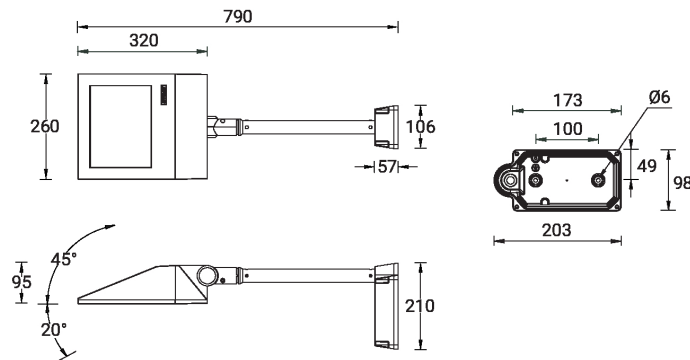

VEKTER 8 (VK-30031)

Technical information

Material	Aluminium	Optic value	32°, 52°, 108°, 140°x51°, 140°x72°, 97°x82°	Through wiring	Single cable entry
Light source	24 LED	CCT / CRI	3000K CRI80, 4000K CRI80	Lens / Reflector / Optic	Clear toughened glass, High-efficiency PMMA lens
Power	37 W	Bug	B1-U0-G1, B2-U0-G0, B3-U0-G0	MacAdam Ellipse	3 SDCM
Lumen	4509 - 5143 lm	ULOR	0%	Lifetime L90B10 (hours)	> 90,000
Efficacy	122 - 139 lm/W	CIE flux code n°3	97%, 98%, 99%	Lifetime L80B10 (hours)	> 90,000
Driver option	Integral control gear	Dimming type	On/Off, 1-10V, DALI	Lifetime L80B50 (hours)	> 90,000
Driver	Constant current (CC)	Product colours	Black, Dark Grey, White, Matt Silver, Bronze, Concrete - Urban, Softscape - Urban, Stone - Urban, Corten - Urban, Oak - Woodland, Walnut - Woodland, Pine - Woodland	Variants (1-10V, DALI)	Compatible with EN/ IEC 60598-2-22: Suitable for emergency installations as central supply, non-maintained (Z0)
Input voltage	220-240 V 50/60 Hz				
Optic	M, W, EW, T2, T3, T4	Weight	7.5 kg		
		Operating temperature	-20 °C to 40 °C		

VK-30031

Accessories