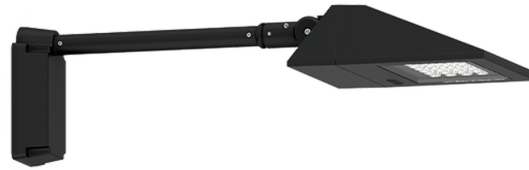

**VEKTER 8 (VK-30031)**

**Product description**

Arm mounting - Large

**Luminaire Structure**

- Die-cast aluminium housing and frame
- Pre-treated before powder coating ensuring high corrosion resistance
- Single cable entry
- Stainless steel fasteners in grade 304 with zinc flake coating (ZFC)

- Durable silicone rubber gasket
- Clear toughened glass
- High-efficiency PMMA lens
- Integral control gear

- Optional surface mounting box for easy wiring or conduit connection when wiring from behind is not possible

**Optic**

**Product colour**

**Special finishes upon request**

**VEKTER 8 (VK-30031)**

**Technical information**

<b>Material</b>	Aluminium	<b>Optic value</b>	32°, 52°, 108°, 140°x51°, 140°x72°, 97°x82°	<b>Through wiring</b>	Single cable entry
<b>Light source</b>	24 LED	<b>CCT / CRI</b>	3000K CRI80, 4000K CRI80	<b>Lens / Reflector / Optic</b>	Clear toughened glass, High-efficiency PMMA lens
<b>Power</b>	37 W	<b>Bug</b>	B1-U0-G1, B2-U0-G0, B3-U0-G0	<b>MacAdam Ellipse</b>	3 SDCM
<b>Lumen</b>	4509 - 5143 lm	<b>ULOR</b>	0%	<b>Lifetime L90B10 (hours)</b>	> 90,000
<b>Efficacy</b>	122 - 139 lm/W	<b>CIE flux code n°3</b>	97%, 98%, 99%	<b>Lifetime L80B10 (hours)</b>	> 90,000
<b>Driver option</b>	Integral control gear	<b>Dimming type</b>	On/Off, 1-10V, DALI	<b>Lifetime L80B50 (hours)</b>	> 90,000
<b>Driver</b>	Constant current (CC)	<b>Product colours</b>	Black, Dark Grey, White, Matt Silver, Bronze, Concrete - Urban, Softscape - Urban, Stone - Urban, Corten - Urban, Oak - Woodland, Walnut - Woodland, Pine - Woodland	<b>Variants (1-10V, DALI)</b>	Compatible with EN/ IEC 60598-2-22: Suitable for emergency installations as central supply, non-maintained (Z0)
<b>Input voltage</b>	220-240 V 50/60 Hz				
<b>Optic</b>	M, W, EW, T2, T3, T4	<b>Weight</b>	7.5 kg		
		<b>Operating temperature</b>	-20 °C to 40 °C		