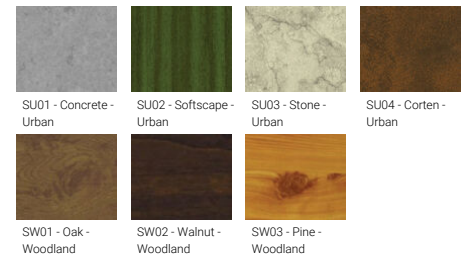

**Optic**

**Product colour**

**Special finishes upon request**

**VEKTER 8 (VK-30031)**

**Technical information**

<b>Material</b>	Aluminium	<b>Optic value</b>	32°, 52°, 108°, 140°x51°, 140°x72°, 97°x82°	<b>Through wiring</b>	Single cable entry
<b>Light source</b>	24 LED	<b>CCT / CRI</b>	3000K CRI80, 4000K CRI80	<b>Lens / Reflector / Optic</b>	Clear toughened glass, High-efficiency PMMA lens
<b>Power</b>	37 W	<b>Bug</b>	B1-U0-G1, B2-U0-G0, B3-U0-G0	<b>MacAdam Ellipse</b>	3 SDCM
<b>Lumen</b>	4509 - 5143 lm	<b>ULOR</b>	0%	<b>Lifetime L90B10 (hours)</b>	> 90,000
<b>Efficacy</b>	122 - 139 lm/W	<b>CIE flux code n°3</b>	97%, 98%, 99%	<b>Lifetime L80B10 (hours)</b>	> 90,000
<b>Driver option</b>	Integral control gear	<b>Dimming type</b>	On/Off, 1-10V, DALI	<b>Lifetime L80B50 (hours)</b>	> 90,000
<b>Driver</b>	Constant current (CC)	<b>Product colours</b>	Black, Dark Grey, White, Matt Silver, Bronze, Concrete - Urban, Softscape - Urban, Stone - Urban, Corten - Urban, Oak - Woodland, Walnut - Woodland, Pine - Woodland	<b>Variants (1-10V, DALI)</b>	Compatible with EN/ IEC 60598-2-22: Suitable for emergency installations as central supply, non-maintained (Z0)
<b>Input voltage</b>	220-240 V 50/60 Hz				
<b>Optic</b>	M, W, EW, T2, T3, T4	<b>Weight</b>	7.5 kg		
		<b>Operating temperature</b>	-20 °C to 40 °C		