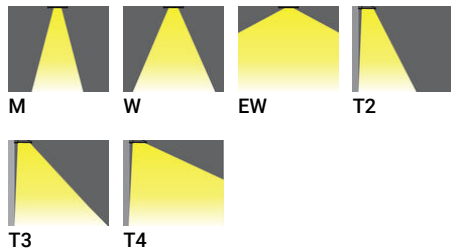

**VEKTER 8 (VK-30031)**

**Product description**

Arm mounting - Large

**Luminaire Structure**

- Die-cast aluminium housing and frame
- Pre-treated before powder coating ensuring high corrosion resistance
- Single cable entry
- Stainless steel fasteners in grade 304 with zinc flake coating (ZFC)

**Optic**

**Product colour**

**Special finishes upon request**

**VEKTER 8 (VK-30031)**

**Technical information**

<b>Material</b>	Aluminium	<b>Optic value</b>	32°, 52°, 108°, 140°x51°, 140°x72°, 97°x82°	<b>Through wiring</b>	Single cable entry
<b>Light source</b>	24 LED	<b>CCT / CRI</b>	3000K CRI80, 4000K CRI80	<b>Lens / Reflector / Optic</b>	Clear toughened glass, High-efficiency PMMA lens
<b>Power</b>	37 W	<b>Bug</b>	B1-U0-G1, B2-U0-G0, B3-U0-G0	<b>MacAdam Ellipse</b>	3 SDCM
<b>Lumen</b>	4509 - 5143 lm	<b>ULOR</b>	0%	<b>Lifetime L90B10 (hours)</b>	> 90,000
<b>Efficacy</b>	122 - 139 lm/W	<b>CIE flux code n°3</b>	97%, 98%, 99%	<b>Lifetime L80B10 (hours)</b>	> 90,000
<b>Driver option</b>	Integral control gear	<b>Dimming type</b>	On/Off, 1-10V, DALI	<b>Lifetime L80B50 (hours)</b>	> 90,000
<b>Driver</b>	Constant current (CC)	<b>Product colours</b>	Black, Dark Grey, White, Matt Silver, Bronze, Concrete - Urban, Softscape - Urban, Stone - Urban, Corten - Urban, Oak - Woodland, Walnut - Woodland, Pine - Woodland	<b>Variants (1-10V, DALI)</b>	Compatible with EN/ IEC 60598-2-22: Suitable for emergency installations as central supply, non-maintained (Z0)
<b>Input voltage</b>	220-240 V 50/60 Hz				
<b>Optic</b>	M, W, EW, T2, T3, T4	<b>Weight</b>	7.5 kg		
		<b>Operating temperature</b>	-20 °C to 40 °C		