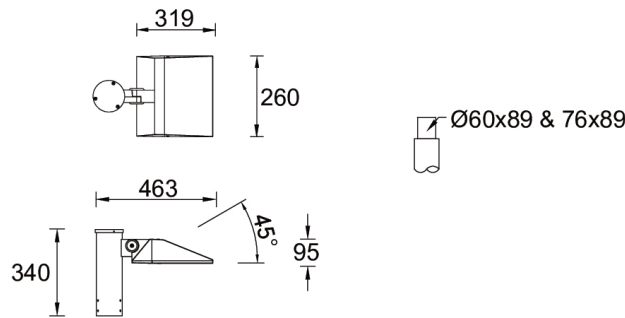

VEKTER 5 (VK-90001)

Technical information

Material	Aluminium	Optic value	32°, 52°, 117°, 140°x52°, 140°x72°, 97°x82°	Cable	One cable gland supplied with 0.5 m of 3x1.0 sqmm outdoor cable	
Light source	24 LED	CCT / CRI	3000K CRI80, 4000K CRI80	Through wiring	Single cable entry	
Power	37 W	Bug	B1-U0-G1, B2-U0-G0, B3-U0-G0	Lens / Reflector / Optic	Clear toughened glass, High-efficiency PMMA lens	
Lumen	4509 - 5143 lm	ULOR	0%	MacAdam Ellipse	3 SDCM	
Efficacy	122 - 139 lm/W	CIE flux code n°3	97%, 98%, 99%	Lifetime L90B10 (hours)	> 90,000	
Driver option	Integral control gear	Dimming type	On/Off, 1-10V, DALI	Lifetime L80B10 (hours)	> 90,000	
Driver	Constant current (CC)	Product colours	Black, Dark Grey, White, Matt Silver, Bronze, Concrete - Urban, Softscape - Urban, Stone - Urban, Corten - Urban, Oak - Woodland, Walnut - Woodland, Pine - Woodland	Lifetime L80B50 (hours)	> 90,000	
Input voltage	220-240 V 50/60 Hz			Variants (1-10V, DALI)	Compatible with EN/ IEC 60598-2-22: Suitable for emergency installations as central supply, non-maintained (Z0)	
Optic	M, W, EW, T2, T3, T4	Weight	7.6 kg			
			Operating temperature	-20 °C to 40 °C		

VK-90001