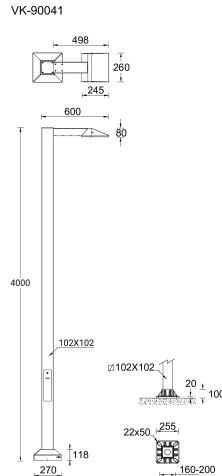

VEKTER 25 (VK-90041)

Product description

1 side - Supplied with specific 4 m square, straight aluminium pole: APC140102-VK

Luminaire Structure

- Die-cast aluminium housing
- Pre-treated before powder coating ensuring high corrosion resistance
- Single cable entry
- One cable gland supplied with 0.5 m of 3x1.0 sqmm outdoor cable

SW01 - Oak - Woodland SW02 - Walnut - Woodland SW03 - Pine - Woodland

VEKTER 25 (VK-90041)

Technical information

Material	Aluminium
Light source	12 LED
Power	20 W
Lumen	2148 - 2473 lm
Efficacy	107 - 124 lm/W
Driver option	Integral control gear
Driver	Constant current (CC)
Input voltage	220-240 V 50/60 Hz
Optic	M, W, EW, T2, T3, T4

Optic value	31°, 53°, 119°, 144°x50°, 139°x68°, 97°x77°
CCT / CRI	3000K CRI80, 4000K CRI80
Bug	B1-U0-G0, B1-U0-G1, B2-U0-G0
ULR	0%
ULOR	0%
CIE flux code n°3	97, 99
Dimming type	On/Off, 1-10V, DALI
Product colours	Black, Dark Grey, White, Matt Silver, Bronze, Concrete - Urban, Softscape - Urban, Stone - Urban, Corten - Urban, Oak - Woodland, Walnut - Woodland, Pine - Woodland
Weight	13 kg

Accessories

Root mount kit
A20491

Circuit breaker box IP44
A21291

4 m - Square, straight aluminium pole for VEKTER
APC140102-VK

DALI Control System
Control-DALI