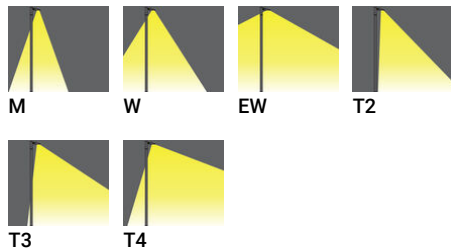

VEKTER 26 (VK-90051)

Product description

2 sides - Supplied with specific 4 m square, straight aluminium pole: APC240102-VK

Luminaire Structure

- Die-cast aluminium housing
- Pre-treated before powder coating ensuring high corrosion resistance
- Single cable entry
- One cable gland supplied with 0.5 m of 3x1.0 sqmm outdoor cable

- Stainless steel fasteners in grade 304 with zinc flake coating (ZFC)
- Durable silicone rubber gasket
- Clear toughened glass
- High-efficiency PMMA lens

- Integral control gear
- Maximum wind load resistance is 140 km/h
- Surge protection 10kV

Optic

Product colour

Special finishes upon request

VEKTER 26 (VK-90051)

Technical information

Material	Aluminium
Light source	2 x 12 LED
Power	40 W
Lumen	4296 - 4946 lm
Efficacy	107 - 124 lm/W
Driver option	Integral control gear
Driver	Constant current (CC)
Input voltage	220-240 V 50/60 Hz
Optic	M, W, EW, T2, T3, T4

Optic value	31°, 53°, 119°, 144°x50°, 139°x68°, 97°x77°
CCT / CRI	3000K CRI80, 4000K CRI80
Bug	B1-U0-G0, B1-U0-G1, B2-U0-G0
ULR	0%
ULOR	0%
CIE flux code n°3	97, 99
Dimming type	On/Off, 1-10V, DALI
Product colours	Black, Dark Grey, White, Matt Silver, Bronze, Concrete - Urban, Softscape - Urban, Stone - Urban, Corten - Urban, Oak - Woodland, Walnut - Woodland, Pine - Woodland
Weight	18 kg