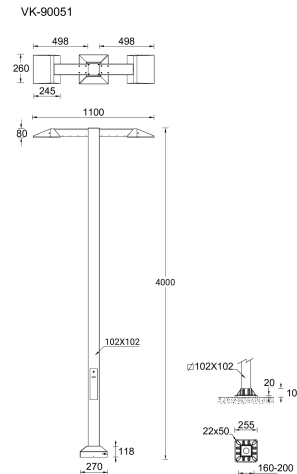

VEKTER 26 (VK-90051)

Product description

2 sides - Supplied with specific 4 m square, straight aluminium pole: APC240102-VK

Luminaire Structure

- Die-cast aluminium housing
- Pre-treated before powder coating ensuring high corrosion resistance
- Single cable entry
- One cable gland supplied with 0.5 m of 3x1.0 sqmm outdoor cable

Optic

Product colour

Special finishes upon request

VEKTER 26 (VK-90051)

Technical information

Material	Aluminium
Light source	2 x 12 LED
Power	40 W
Lumen	4296 - 4946 lm
Efficacy	107 - 124 lm/W
Driver option	Integral control gear
Driver	Constant current (CC)
Input voltage	220-240 V 50/60 Hz
Optic	M, W, EW, T2, T3, T4

Optic value	31°, 53°, 119°, 144°x50°, 139°x68°, 97°x77°
CCT / CRI	3000K CRI80, 4000K CRI80
Bug	B1-U0-G0, B1-U0-G1, B2-U0-G0
ULR	0%
ULOR	0%
CIE flux code n°3	97, 99
Dimming type	On/Off, 1-10V, DALI
Product colours	Black, Dark Grey, White, Matt Silver, Bronze, Concrete - Urban, Softscape - Urban, Stone - Urban, Corten - Urban, Oak - Woodland, Walnut - Woodland, Pine - Woodland
Weight	18 kg

Accessories

Root mount kit
A20491

Circuit breaker box IP44
A21291

4 m - Square, straight aluminium pole for VEKTER
APC240102-VK

DALI Control System
Control-DALI