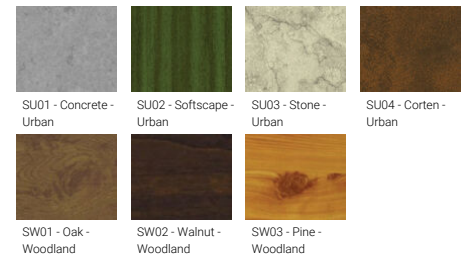

Special finishes upon request