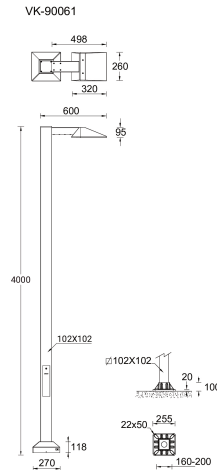

**VEKTER 27 (VK-90061)**

**Product description**

1 side - Supplied with specific 4 m square, straight aluminium pole: APC140102-VK

**Luminaire Structure**

- Die-cast aluminium housing
- Pre-treated before powder coating ensuring high corrosion resistance
- Single cable entry
- One cable gland supplied with 0.5 m of 3x1.0 sqmm outdoor cable

<b>Material</b>	Aluminium
<b>Light source</b>	24 LED
<b>Power</b>	37 W
<b>Lumen</b>	4509 - 5143 lm
<b>Efficacy</b>	122 - 139 lm/W
<b>Driver option</b>	Integral control gear
<b>Driver</b>	Constant current (CC)
<b>Input voltage</b>	220-240 V 50/60 Hz
<b>Optic</b>	M, W, EW, T2, T3, T4

**Accessories**

Root mount kit  
**A20491**

Circuit breaker box IP44  
**A21291**

4 m - Square, straight aluminium pole for VEKTER  
**APC140102-VK**

DALI Control System  
**Control-DALI**