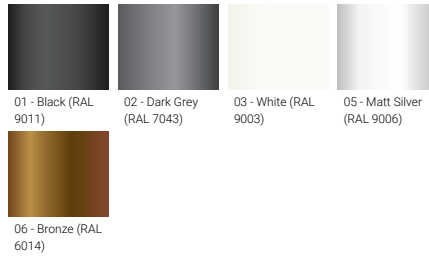

Optic

G

Product colour**Special finishes upon request**

VERANDA 1 (VR-70273)

Technical information

Material	Aluminium	Input voltage	220-240 V 50/60 Hz	Operating temperature	-20 °C to 40 °C
Light source	4 x 1 COB	Optic	G	Cable	One IP68 connector supplied with 0.2 m of 3x1.0 sqmm outdoor cable
Power	15 W	Optic value	360°	Through wiring	Single cable entry
Lumen	482 - 520 lm	CCT / CRI	3000K CRI80, 4000K CRI80	Lens / Reflector / Optic	High-efficiency polycarbonate lens
Efficacy	32 - 35 lm/W	Dimming type	On/Off, 1-10V, DALI	MacAdam Ellipse	3 SDCM
Driver option	Integral control gear	Product colours	Black, Dark Grey, White, Matt Silver, Bronze, Concrete - Urban, Softscape - Urban, Stone - Urban, Corten - Urban, Oak - Woodland, Walnut - Woodland, Pine - Woodland	Lifetime L90B10 (hours)	> 50,000
Driver	Constant current (CC)			Variants (On/Off, 1-10V, DALI)	Compatible with EN/ IEC 60598-2-22: Suitable for emergency installations as central supply, non-maintained (ZO)
		Weight	5.6 kg		