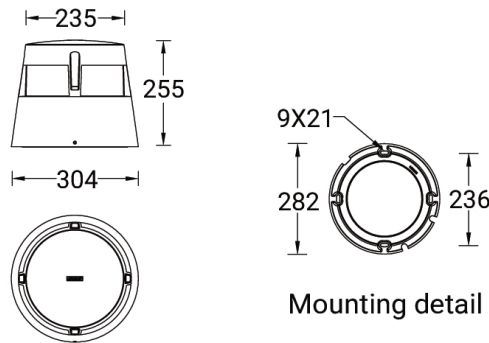

VERANDA 1 (VR-70273)

Technical information

Material	Aluminium	Input voltage	220-240 V 50/60 Hz	Operating temperature	-20 °C to 40 °C
Light source	4 x 1 COB	Optic	G	Cable	One IP68 connector supplied with 0.2 m of 3x1.0 sqmm outdoor cable
Power	15 W	Optic value	360°	Through wiring	Single cable entry
Lumen	482 - 520 lm	CCT / CRI	3000K CRI80, 4000K CRI80	Lens / Reflector / Optic	High-efficiency polycarbonate lens
Efficacy	32 - 35 lm/W	Dimming type	On/Off, 1-10V, DALI	MacAdam Ellipse	3 SDCM
Driver option	Integral control gear	Product colours	Black, Dark Grey, White, Matt Silver, Bronze, Concrete - Urban, Softscape - Urban, Stone - Urban, Corten - Urban, Oak - Woodland, Walnut - Woodland, Pine - Woodland	Lifetime L90B10 (hours)	> 50,000
Driver	Constant current (CC)			Variants (On/Off, 1-10V, DALI)	Compatible with EN/ IEC 60598-2-22: Suitable for emergency installations as central supply, non-maintained (ZO)
		Weight	5.6 kg		

Veranda 1