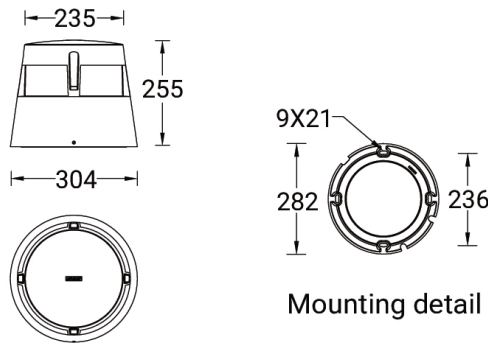

VERANDA 1 (VR-70274)

Technical information

Material	Aluminium	Input voltage	220-240 V 50/60 Hz	Operating temperature	-20 °C to 40 °C
Light source	4 x 1 COB	Optic	G	Cable	One IP68 connector supplied with 0.2 m of 3x1.0 sqmm outdoor cable
Power	30 W	Optic value	360°	Through wiring	Single cable entry
Lumen	746 - 805 lm	CCT / CRI	3000K CRI80, 4000K CRI80	Lens / Reflector / Optic	High-efficiency polycarbonate lens
Efficacy	25 - 27 lm/W	Dimming type	On/Off, 1-10V, DALI	MacAdam Ellipse	3 SDCM
Driver option	Integral control gear	Product colours	Black, Dark Grey, White, Matt Silver, Bronze, Concrete - Urban, Softscape - Urban, Stone - Urban, Corten - Urban, Oak - Woodland, Walnut - Woodland, Pine - Woodland	Lifetime L90B10 (hours)	> 50,000
Driver	Constant current (CC)			Variants (On/Off, 1-10V)	Compatible with EN/ IEC 60598-2-22: Suitable for emergency installations as central supply, non-maintained (Z0)
		Weight	5.6 kg		

Veranda 1

Mounting detail