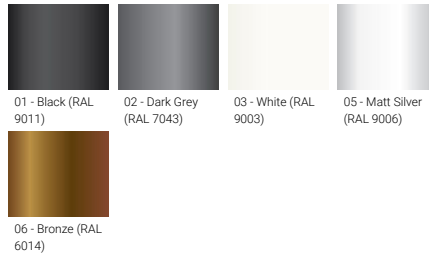

Optic

G

Product colour**Special finishes upon request**

VERANDA 1 (VR-70274)

Technical information

Material	Aluminium	Input voltage	220-240 V 50/60 Hz	Operating temperature	-20 °C to 40 °C
Light source	4 x 1 COB	Optic	G	Cable	One IP68 connector supplied with 0.2 m of 3x1.0 sqmm outdoor cable
Power	30 W	Optic value	360°	Through wiring	Single cable entry
Lumen	746 - 805 lm	CCT / CRI	3000K CRI80, 4000K CRI80	Lens / Reflector / Optic	High-efficiency polycarbonate lens
Efficacy	25 - 27 lm/W	Dimming type	On/Off, 1-10V, DALI	MacAdam Ellipse	3 SDCM
Driver option	Integral control gear	Product colours	Black, Dark Grey, White, Matt Silver, Bronze, Concrete - Urban, Softscape - Urban, Stone - Urban, Corten - Urban, Oak - Woodland, Walnut - Woodland, Pine - Woodland	Lifetime L90B10 (hours)	> 50,000
Driver	Constant current (CC)			Variants (On/Off, 1-10V)	Compatible with EN/ IEC 60598-2-22: Suitable for emergency installations as central supply, non-maintained (Z0)
		Weight	5.6 kg		