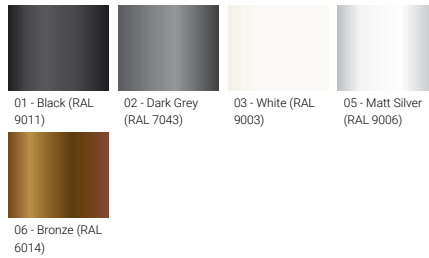

- High-efficiency polycarbonate lens
- Integral control gear

Optic

G

Product colour

Special finishes upon request

VERANDA 5 (VR-70301)

Technical information

Material	Aluminium
Light source	1 COB
Power	16 W
Lumen	661 - 704 lm
Efficacy	51 - 54 lm/W
Driver option	Integral control gear
Driver	Constant current (CC)

Input voltage	220-240 V 50/60 Hz
Optic	G
Optic value	360°
CCT / CRI	3000K CRI80, 4000K CRI80
Dimming type	On/Off, 1-10V, DALI
Product colours	Black, Dark Grey, White, Matt Silver, Bronze, Concrete - Urban, Softscape - Urban, Stone - Urban, Corten - Urban, Oak - Woodland, Walnut - Woodland, Pine - Woodland
Weight	1.7 kg