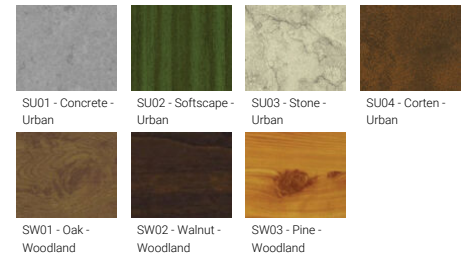

- High-efficiency polycarbonate lens
- Integral control gear

Optic

G

Product colour

Special finishes upon request

VERANDA 5 (VR-70301)

Technical information

Material	Aluminium
Light source	1 COB
Power	16 W
Lumen	661 - 704 lm
Efficacy	51 - 54 lm/W
Driver option	Integral control gear
Driver	Constant current (CC)

Input voltage	220-240 V 50/60 Hz
Optic	G
Optic value	360°
CCT / CRI	3000K CRI80, 4000K CRI80
Dimming type	On/Off, 1-10V, DALI
Product colours	Black, Dark Grey, White, Matt Silver, Bronze, Concrete - Urban, Softscape - Urban, Stone - Urban, Corten - Urban, Oak - Woodland, Walnut - Woodland, Pine - Woodland
Weight	1.7 kg