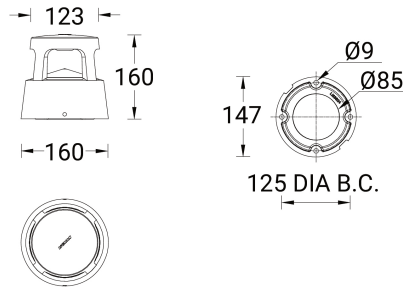

VERANDA 5 (VR-70301)

Technical information

Material	Aluminium
Light source	1 COB
Power	16 W
Lumen	661 - 704 lm
Efficacy	51 - 54 lm/W
Driver option	Integral control gear
Driver	Constant current (CC)

Input voltage	220-240 V 50/60 Hz
Optic	G
Optic value	360°
CCT / CRI	3000K CRI80, 4000K CRI80
Dimming type	On/Off, 1-10V, DALI
Product colours	Black, Dark Grey, White, Matt Silver, Bronze, Concrete - Urban, Softscape - Urban, Stone - Urban, Corten - Urban, Oak - Woodland, Walnut - Woodland, Pine - Woodland
Weight	1.7 kg

Operating temperature	-20 °C to 40 °C
Cable	One IP68 connector supplied with 0.2 m of 3x1.0 sqmm outdoor cable
Through wiring	Single cable entry
Lens / Reflector / Optic	High-efficiency polycarbonate lens
MacAdam Ellipse	3 SDCM
Lifetime L90B10 (hours)	> 61,000

VR-70301