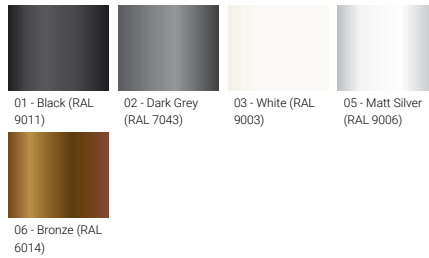

VERANDA 5 (VR-70303)

Product description

Small

Luminaire Structure

- Die-cast aluminium housing
- Pre-treated before powder coating ensuring high corrosion resistance
- Single cable entry

- One IP68 connector supplied with 0.2 m of 3x1.0 sqmm outdoor cable
- Stainless steel fasteners in grade 304 with zinc flake coating (ZFC)
- Durable silicone rubber gasket

- High-efficiency polycarbonate lens
- Integral control gear

Optic

G

Product colour

Special finishes upon request

VERANDA 5 (VR-70303)

Technical information

Material	Aluminium	Input voltage	220-240 V 50/60 Hz	Operating temperature	-20 °C to 40 °C
Light source	1 COB	Optic	G	Cable	One IP68 connector supplied with 0.2 m of 3x1.0 sqmm outdoor cable
Power	16 W	Optic value	90° / 90°	Through wiring	Single cable entry
Lumen	317 - 338 lm	CCT / CRI	3000K CRI80, 4000K CRI80	Lens / Reflector / Optic	High-efficiency polycarbonate lens
Efficacy	24 - 26 lm/W	Dimming type	On/Off, 1-10V, DALI	MacAdam Ellipse	3 SDCM
Driver option	Integral control gear	Product colours	Black, Dark Grey, White, Matt Silver, Bronze, Concrete - Urban, Softscape - Urban, Stone - Urban, Corten - Urban, Oak - Woodland, Walnut - Woodland, Pine - Woodland	Lifetime L90B10 (hours)	> 61,000
Driver	Constant current (CC)			Weight	1.7 kg