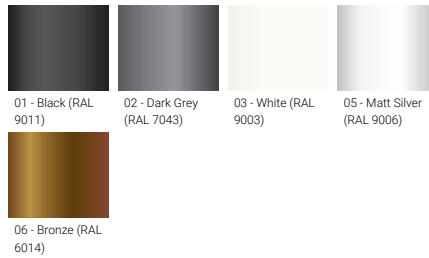

VERANDA 5 (VR-70303)

Product description

Small

Luminaire Structure

- Die-cast aluminium housing
- Pre-treated before powder coating ensuring high corrosion resistance
- Single cable entry
- One IP68 connector supplied with 0.2 m of 3x1.0 sqmm outdoor cable
- Stainless steel fasteners in grade 304 with zinc flake coating (ZFC)
- Durable silicone rubber gasket
- High-efficiency polycarbonate lens
- Integral control gear

Optic

G

Product colour

Special finishes upon request

VERANDA 5 (VR-70303)

Technical information

Material	Aluminium	Input voltage	220-240 V 50/60 Hz	Operating temperature	-20 °C to 40 °C
Light source	1 COB	Optic	G	Cable	One IP68 connector supplied with 0.2 m of 3x1.0 sqmm outdoor cable
Power	16 W	Optic value	90° / 90°	Through wiring	Single cable entry
Lumen	317 - 338 lm	CCT / CRI	3000K CRI80, 4000K CRI80	Lens / Reflector / Optic	High-efficiency polycarbonate lens
Efficacy	24 - 26 lm/W	Dimming type	On/Off, 1-10V, DALI	MacAdam Ellipse	3 SDCM
Driver option	Integral control gear	Product colours	Black, Dark Grey, White, Matt Silver, Bronze, Concrete - Urban, Softscape - Urban, Stone - Urban, Corten - Urban, Oak - Woodland, Walnut - Woodland, Pine - Woodland	Lifetime L90B10 (hours)	> 61,000
Driver	Constant current (CC)			Weight	1.7 kg