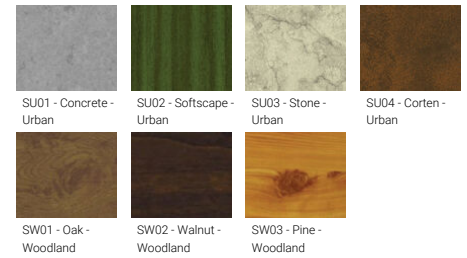

Optic

G

Product colour

Special finishes upon request

VERANDA 5 (VR-70303)

Technical information

Material	Aluminium	Input voltage	220-240 V 50/60 Hz	Operating temperature	-20 °C to 40 °C
Light source	1 COB	Optic	G	Cable	One IP68 connector supplied with 0.2 m of 3x1.0 sqmm outdoor cable
Power	16 W	Optic value	90° / 90°	Through wiring	Single cable entry
Lumen	317 - 338 lm	CCT / CRI	3000K CRI80, 4000K CRI80	Lens / Reflector / Optic	High-efficiency polycarbonate lens
Efficacy	24 - 26 lm/W	Dimming type	On/Off, 1-10V, DALI	MacAdam Ellipse	3 SDCM
Driver option	Integral control gear	Product colours	Black, Dark Grey, White, Matt Silver, Bronze, Concrete - Urban, Softscape - Urban, Stone - Urban, Corten - Urban, Oak - Woodland, Walnut - Woodland, Pine - Woodland	Lifetime L90B10 (hours)	> 61,000
Driver	Constant current (CC)			Weight	1.7 kg