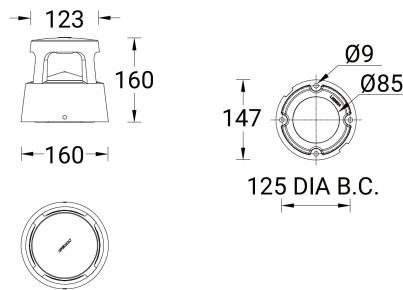

VERANDA 5 (VR-70303)

Product description

Small

Luminaire Structure

- Die-cast aluminium housing
- Pre-treated before powder coating ensuring high corrosion resistance
- Single cable entry

- One IP68 connector supplied with 0.2 m of 3x1.0 sqmm outdoor cable
- Stainless steel fasteners in grade 304 with zinc flake coating (ZFC)
- Durable silicone rubber gasket

- High-efficiency polycarbonate lens
- Integral control gear

Optic

G

Product colour

Special finishes upon request

VERANDA 5 (VR-70303)

Technical information

Material	Aluminium	Input voltage	220-240 V 50/60 Hz	Operating temperature	-20 °C to 40 °C
Light source	1 COB	Optic	G	Cable	One IP68 connector supplied with 0.2 m of 3x1.0 sqmm outdoor cable
Power	16 W	Optic value	90° / 90°	Through wiring	Single cable entry
Lumen	317 - 338 lm	CCT / CRI	3000K CRI80, 4000K CRI80	Lens / Reflector / Optic	High-efficiency polycarbonate lens
Efficacy	24 - 26 lm/W	Dimming type	On/Off, 1-10V, DALI	MacAdam Ellipse	3 SDCM
Driver option	Integral control gear	Product colours	Black, Dark Grey, White, Matt Silver, Bronze, Concrete - Urban, Softscape - Urban, Stone - Urban, Corten - Urban, Oak - Woodland, Walnut - Woodland, Pine - Woodland	Lifetime L90B10 (hours)	> 61,000
Driver	Constant current (CC)			Weight	1.7 kg

VR-70303

Accessories

Anchor bolt
A70291

DALI Control System
Control-DALI