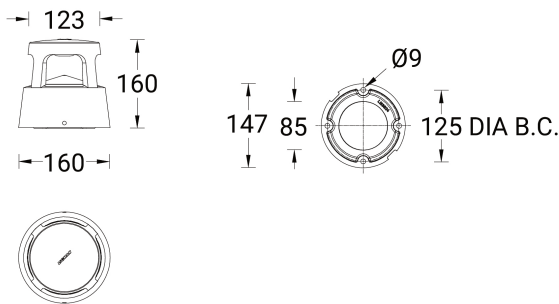

VERANDA 5 (VR-70303)

Technical information

Material	Aluminium	Input voltage	220-240 V 50/60 Hz	Operating temperature	-20 °C to 40 °C
Light source	1 COB	Optic	G	Cable	One IP68 connector supplied with 0.2 m of 3x1.0 sqmm outdoor cable
Power	16 W	Optic value	90° / 90°	Through wiring	Single cable entry
Lumen	317 - 338 lm	CCT / CRI	3000K CRI80, 4000K CRI80	Lens / Reflector / Optic	High-efficiency polycarbonate lens
Efficacy	24 - 26 lm/W	Dimming type	On/Off, 1-10V, DALI	MacAdam Ellipse	3 SDCM
Driver option	Integral control gear	Product colours	Black, Dark Grey, White, Matt Silver, Bronze, Concrete - Urban, Softscape - Urban, Stone - Urban, Corten - Urban, Oak - Woodland, Walnut - Woodland, Pine - Woodland	Lifetime L90B10 (hours)	> 61,000
Driver	Constant current (CC)			Weight	1.7 kg

VR-70303