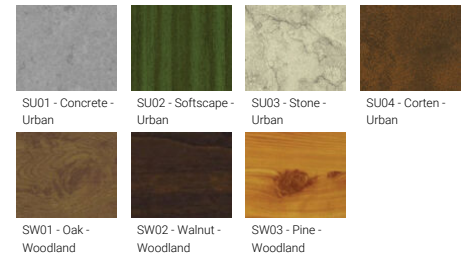

- High-efficiency polycarbonate lens
- Integral control gear

Optic

G

Product colour

Special finishes upon request

VERANDA 5 (VR-70303)

Technical information

Material	Aluminium	Input voltage	220-240 V 50/60 Hz	Operating temperature	-20 °C to 40 °C
Light source	1 COB	Optic	G	Cable	One IP68 connector supplied with 0.2 m of 3x1.0 sqmm outdoor cable
Power	16 W	Optic value	90° / 90°	Through wiring	Single cable entry
Lumen	317 - 338 lm	CCT / CRI	3000K CRI80, 4000K CRI80	Lens / Reflector / Optic	High-efficiency polycarbonate lens
Efficacy	24 - 26 lm/W	Dimming type	On/Off, 1-10V, DALI	MacAdam Ellipse	3 SDCM
Driver option	Integral control gear	Product colours	Black, Dark Grey, White, Matt Silver, Bronze, Concrete - Urban, Softscape - Urban, Stone - Urban, Corten - Urban, Oak - Woodland, Walnut - Woodland, Pine - Woodland	Lifetime L90B10 (hours)	> 61,000
Driver	Constant current (CC)			Weight	1.7 kg