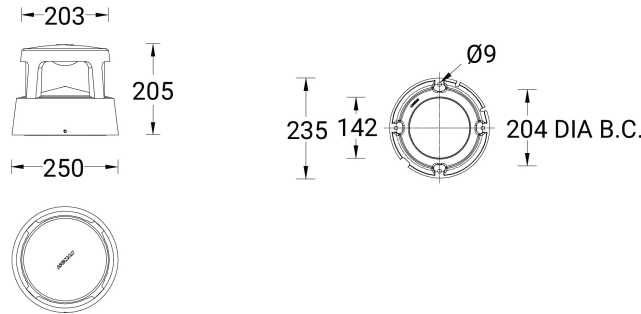

VERANDA 6 (VR-70311)

Technical information

Material	Aluminium	Optic	G	Through wiring	Single cable entry
Light source	1 COB	Optic value	360°	Lens / Reflector / Optic	High-efficiency polycarbonate lens
Power	30 W	CCT / CRI	3000K CRI80, 4000K CRI80	MacAdam Ellipse	3 SDCM
Lumen	1508 - 1605 lm	Dimming type	On/Off, 1-10V, DALI	Lifetime L90B10 (hours)	> 50,700
Efficacy	50 - 54 lm/W	Product colours	Black, Dark Grey, White, Matt Silver, Bronze, Concrete - Urban, Softscape - Urban, Stone - Urban, Corten - Urban, Oak - Woodland, Walnut - Woodland, Pine - Woodland	Lifetime L80B10 (hours)	> 63,500
Driver option	Integral control gear			Lifetime L80B50 (hours)	> 63,500
Driver	Constant current (CC)				
Input voltage	220-240 V 50/60 Hz	Weight	4 kg		
		Operating temperature	-20 °C to 40 °C		
		Cable	One IP68 connector supplied with 0.2 m of 3x1.0 sqmm outdoor cable		

VR-70311