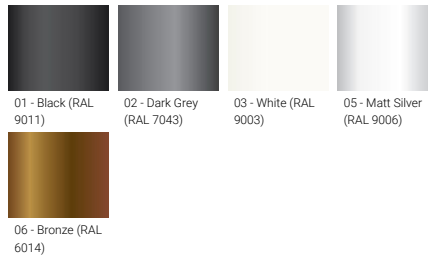

**Optic**

G

**Product colour****Special finishes upon request**

**VERANDA 6 (VR-70311)**

**Technical information**

<b>Material</b>	Aluminium	<b>Optic</b>	G	<b>Through wiring</b>	Single cable entry
<b>Light source</b>	1 COB	<b>Optic value</b>	360°	<b>Lens / Reflector / Optic</b>	High-efficiency polycarbonate lens
<b>Power</b>	30 W	<b>CCT / CRI</b>	3000K CRI80, 4000K CRI80	<b>MacAdam Ellipse</b>	3 SDCM
<b>Lumen</b>	1508 - 1605 lm	<b>Dimming type</b>	On/Off, 1-10V, DALI	<b>Lifetime L90B10 (hours)</b>	> 50,700
<b>Efficacy</b>	50 - 54 lm/W	<b>Product colours</b>	Black, Dark Grey, White, Matt Silver, Bronze, Concrete - Urban, Softscape - Urban, Stone - Urban, Corten - Urban, Oak - Woodland, Walnut - Woodland, Pine - Woodland	<b>Lifetime L80B10 (hours)</b>	> 63,500
<b>Driver option</b>	Integral control gear			<b>Lifetime L80B50 (hours)</b>	> 63,500
<b>Driver</b>	Constant current (CC)				
<b>Input voltage</b>	220-240 V 50/60 Hz	<b>Weight</b>	4 kg		
		<b>Operating temperature</b>	-20 °C to 40 °C		
		<b>Cable</b>	One IP68 connector supplied with 0.2 m of 3x1.0 sqmm outdoor cable		