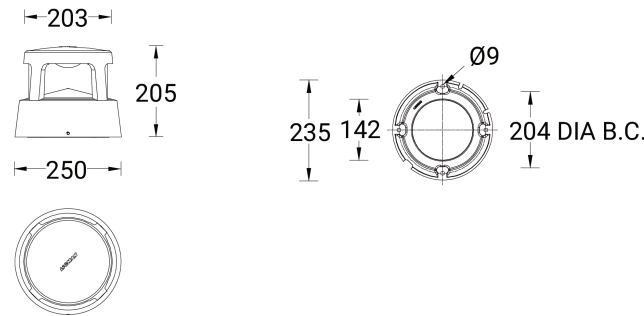

VERANDA 6 (VR-70313)

Technical information

Material	Aluminium	Optic	G	Through wiring	Single cable entry
Light source	1 COB	Optic value	90° / 90°	Lens / Reflector / Optic	High-efficiency polycarbonate lens
Power	30 W	CCT / CRI	3000K CRI80, 4000K CRI80	MacAdam Ellipse	3 SDCM
Lumen	755 - 804 lm	Dimming type	On/Off, 1-10V, DALI	Lifetime L90B10 (hours)	> 50,700
Efficacy	25 - 27 lm/W	Product colours	Black, Dark Grey, White, Matt Silver, Bronze, Concrete - Urban, Softscape - Urban, Stone - Urban, Corten - Urban, Oak - Woodland, Walnut - Woodland, Pine - Woodland	Lifetime L80B10 (hours)	> 63,500
Driver option	Integral control gear			Lifetime L80B50 (hours)	> 63,500
Driver	Constant current (CC)	Weight	4 kg		
Input voltage	220-240 V 50/60 Hz	Operating temperature	-20 °C to 40 °C		
		Cable	One IP68 connector supplied with 0.2 m of 3x1.0 sqmm outdoor cable		

VR-70313