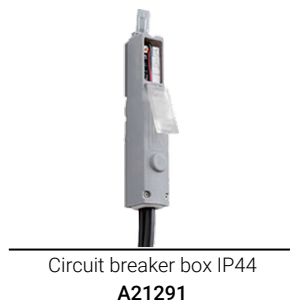

Accessories