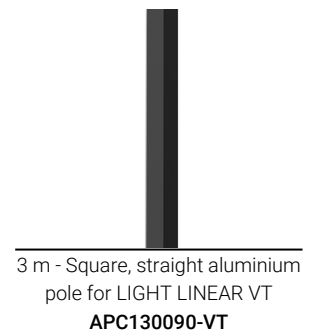

Accessories