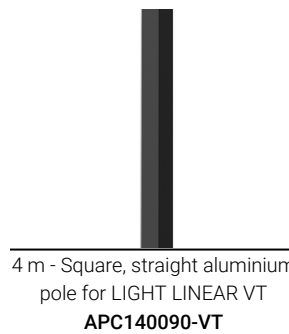

Accessories