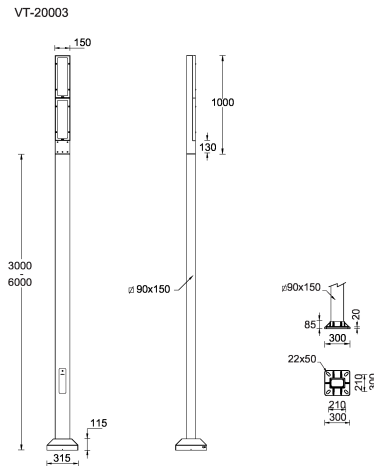

LIGHT LINEAR VT 4 (VT-20003)

Technical information

Material	Aluminium
Light source	4 x 12 LED
Power	107 W
Lumen	6526 - 9405 lm
Efficacy	61 - 88 lm/W
Driver option	Integral control gear
Driver	Constant current (CC)
Input voltage	220-240 V 50/60 Hz
Optic	T1, T2, T3, T4

Optic value	110°x35°, 128°x35°, 99°x47°, 47°x20°
CCT / CRI	3000K CRI80, 4000K CRI80
Bug	B0-U3-G4, B0-U3-G5, B0-U4-G5
ULR	4%, 6%, 7%, 8%
ULOR	4%, 6%, 7%, 8%
CIE flux code n°3	72, 78, 81, 82
Dimming type	On/Off, 1-10V, DALI
Product colours	Black, Dark Grey, White, Matt Silver, Bronze, Concrete - Urban, Softscape - Urban, Stone - Urban, Corten - Urban, Oak - Woodland, Walnut - Woodland, Pine - Woodland
Weight	32.0 kg

Operating temperature	-20 °C to 50 °C
Cable	One cable gland supplied with 1 m of 3x1.0 sqmm outdoor cable
Through wiring	Single cable entry
Lens / Reflector / Optic	Clear toughened glass, High-efficiency PMMA lens
MacAdam Ellipse	3 SDCM
Lifetime L90B10 (hours)	> 90,000
Lifetime L80B10 (hours)	> 90,000
Lifetime L80B50 (hours)	> 90,000
Variants (On/Off, 1-10V, DALI)	Compatible with EN/ IEC 60598-2-22: Suitable for emergency installations as central supply, non-maintained (Z0)