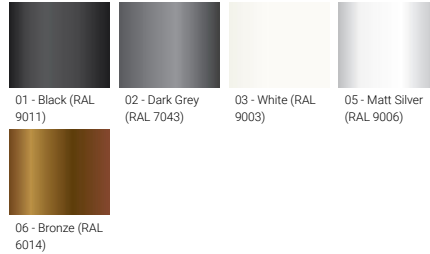

Optic

T1 T2 T3 T4

Product colour

01 - Black (RAL 9011) 02 - Dark Grey (RAL 7043) 03 - White (RAL 9003) 05 - Matt Silver (RAL 9006)
06 - Bronze (RAL 6014)

Special finishes upon request

SU01 - Concrete - Urban SU02 - Softscape - Urban SU03 - Stone - Urban SU04 - Corten - Urban
SW01 - Oak - Woodland SW02 - Walnut - Woodland SW03 - Pine - Woodland