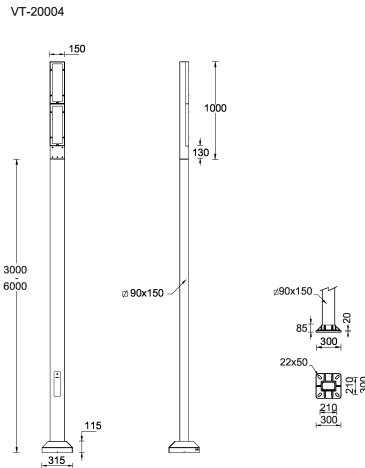

LIGHT LINEAR VT 4 (VT-20004)

Product description

1 side - Supplied with specific square, straight aluminium pole - Height options: 3 - 6 m

Luminaire Structure

- Die-cast aluminium housing
- Extruded aluminium column
- Pre-treated before powder coating ensuring high corrosion resistance
- Single cable entry
- One cable gland supplied with 1 m of 3x1.0 sqmm outdoor cable

- Stainless steel fasteners in grade 304 with zinc flake coating (ZFC)
- Durable silicone rubber gasket
- Clear toughened glass
- High-efficiency PMMA lens
- Integral control gear

- Maximum wind load resistance is 120 km/h
- Surge protection 10kV

LIGHT LINEAR VT 4 (VT-20004)

Technical information

Material	Aluminium
Light source	4 x 12 LED
Power	155 W
Lumen	8712 - 12645 lm
Efficacy	56 - 82 lm/W
Driver option	Integral control gear
Driver	Constant current (CC)
Input voltage	220-240 V 50/60 Hz

Product colours	Black, Dark Grey, White, Matt Silver, Bronze, Concrete - Urban, Softscape - Urban, Stone - Urban, Corten - Urban, Oak - Woodland, Walnut - Woodland, Pine - Woodland
Weight	32.0 kg
Operating temperature	-20 °C to 50 °C
Cable	One cable gland supplied with 1 m of 3x1.0 sqmm outdoor cable
Through wiring	Single cable entry
Lens / Reflector / Optic	Clear toughened glass, High-efficiency PMMA lens
Variants (On/Off, 1-10V, DALI)	Compatible with EN/ IEC 60598-2-22: Suitable for emergency installations as central supply, non-maintained (Z0)